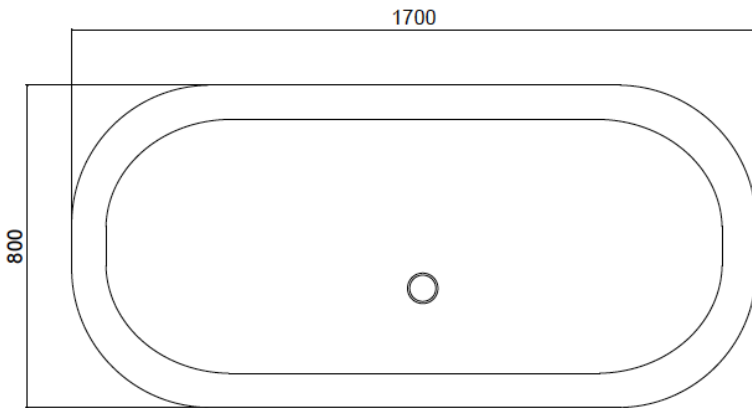

ROCKWELL BATH – WITH FEET

The Rockwell bath is a reproduction of an antique bath with a modern twist, equally at home in a traditional or contemporary setting. It is manufactured in England from Vitrite™, a stone and mineral composite that replicates the look and feel of the original bath but without the weight.

Length: 1700mm / 67"

Width: 800mm / 31.5"

Height: 693mm / 27"

Capacity: 265 litres / 58 UK gallons / 70 US Gallons

Dry weight: 80kg / 176lb

Rockwell Bath - with feet (dims in mm)	
O/A Length	1700
O/A Width	800
O/A Height	693
Int Length	1480 apr
Int Width	620 apr
Int Depth	500 apr

Waste: 1 1/2"; Overflow: 28mm into 42mm waste pipe - outlet is 1 1/2" BSP.

We only supply fittings above the floor. We do not supply the trap; the trap needs to go beneath the floor.

Dimensions are given in mm, they are a guide only and may vary from bath to bath.