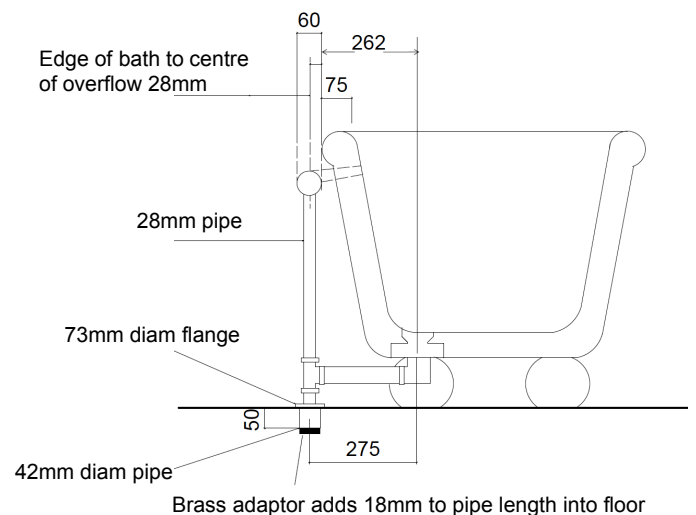

Length: 1700mm / 67"

Width: 800mm / 31.5"

Height: 693mm / 27"

Capacity: 265 litres / 58 UK gallons / 70 US Gallons

Dry weight: 80kg / 176lb

Rockwell Bath - with feet (dims in mm)	
O/A Length	1700
O/A Width	800
O/A Height	693
Int Length	1480 apr
Int Width	620 apr
Int Depth	500 apr

Waste: 1 1/2"; Overflow: 28mm into 42mm waste pipe - outlet is 1 1/2" BSP.

We only supply fittings above the floor. We do not supply the trap; the trap needs to go beneath the floor.

Dimensions are given in mm, they are a guide only and may vary from bath to bath.