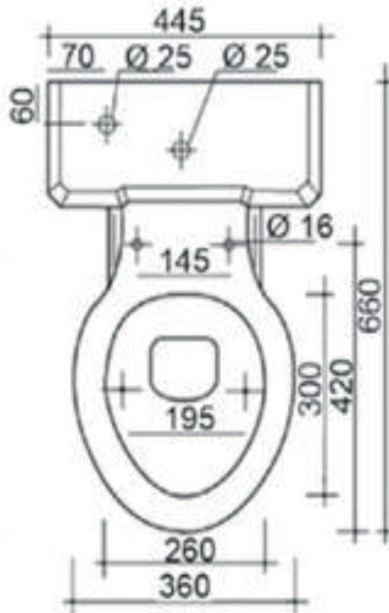

SOHO LAVATORY PAN AND CLOSE COUPLED CISTERN

The Soho lavatory pan goes well with any of the French basins with squarer detailing. It is shown here with a closed coupled cistern and seat in black painted wood. It can also be used with a high level, low level or concealed cistern. It is available as an S or P Trap. Please note that the cistern we supply has a side flush handle, not a top flush button as shown in the drawing below.