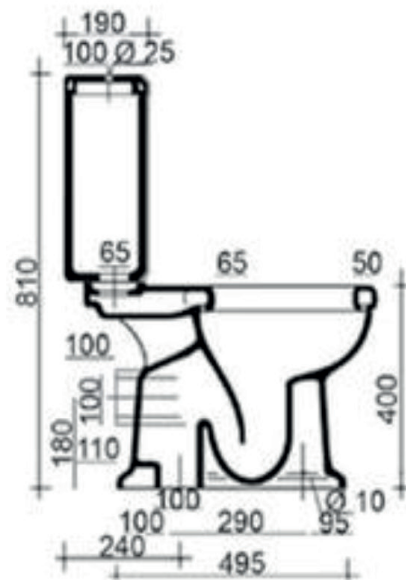

SOHO LAVATORY PAN AND CLOSE COUPLED CISTERN

The Soho lavatory pan goes well with any of the French basins with squarer detailing. It is shown here with a closed coupled cistern and seat in black painted wood. It can also be used with a high level, low level or concealed cistern. It is available as an S or P Trap. Please note that the cistern we supply has a side flush handle, not a top flush button as shown in the drawing below.