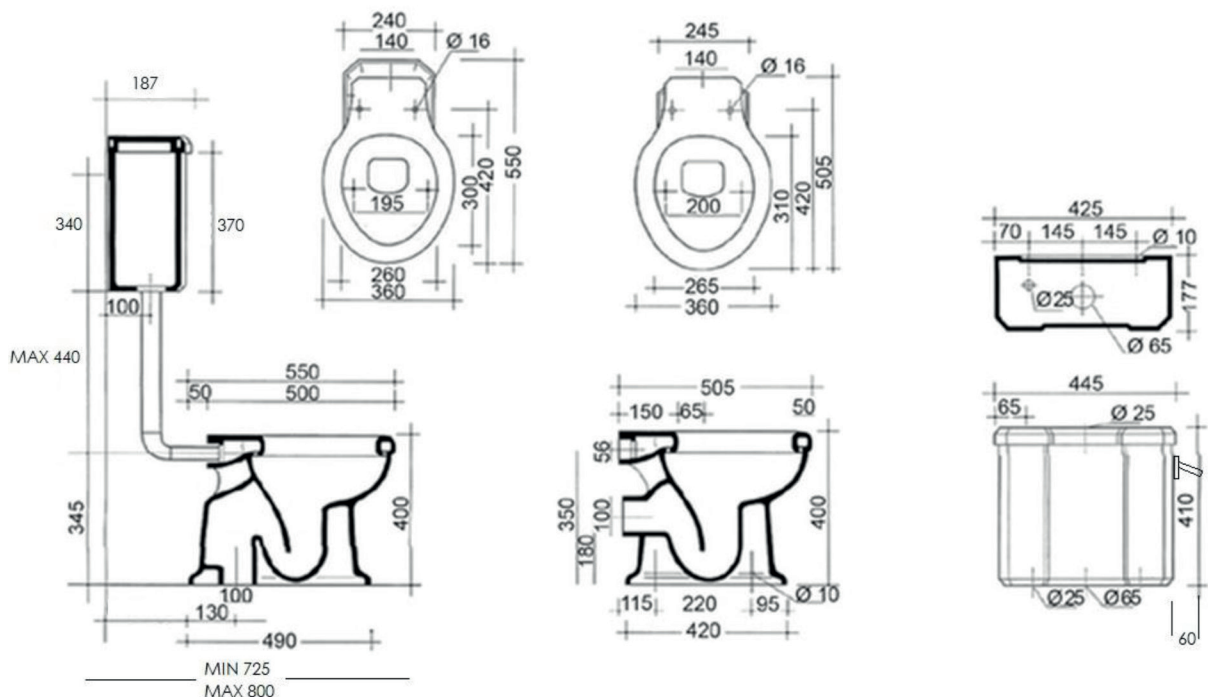

## SOHO LAVATORY PAN AND LOW LEVEL CISTERN

The Soho lavatory pan goes well with any of the French basins with squarer detailing. It is shown here with a low level cistern and seat in black painted wood. It can also be used with a high level, close coupled or concealed cistern. It is available as an S or P Trap. Please note that the cistern we supply has a side flush handle, not a top flush button as shown in the drawing below.

Minimum distance from wall to front of pan: 725mm  
 Maximum distance from wall to front of pan: 800mm

Lowest height at which cistern can be mounted on the wall: 635mm (bottom of vessel) 1000mm (top of vessel not including lid)

Maximum height at which cistern can be mounted on the wall: 795mm (bottom of vessel) 1160mm (top of vessel not including lid)

THE  
 WATER/  
 MONOPOLY

10/14 Lonsdale Road, London, NW6 6RD  
 4 (0)20 7624 2636 thewatermonopoly.com