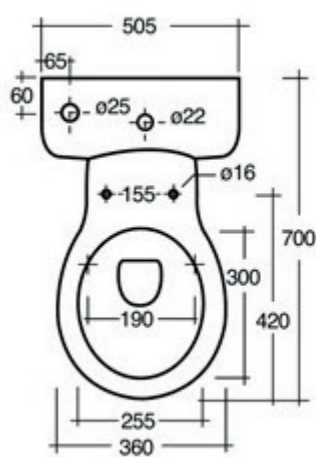

PARIS LAVATORY PAN AND CLOSED COUPLED CISTERN

The Paris pan goes very well with the original French basins with softer detailing. It is shown with a closed coupled cistern and white seat. It can be used with a high level, low level or concealed cistern. Available as an S or P Trap. Please note the cistern has a side flush handle not a top flush as show in the drawing below.