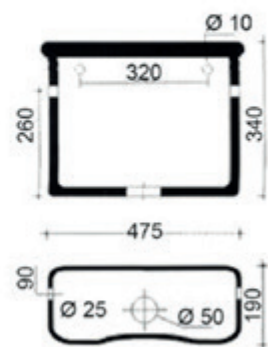

PARIS LAVATORY PAN AND CLOSED COUPLED CISTERN

The Paris pan goes very well with the original French basins with softer detailing. It is shown with a closed coupled cistern and white seat. It can be used with a high level, low level or concealed cistern. Available as an S or P Trap. Please note the cistern has a side flush handle not a top flush as show in the drawing below.