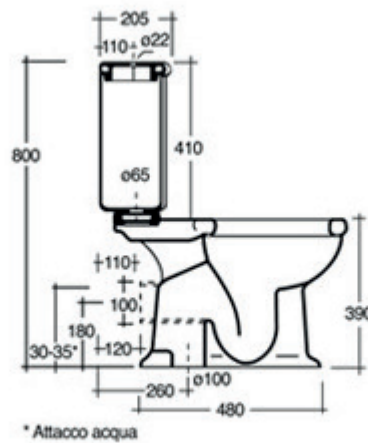

PARIS LAVATORY PAN AND CLOSED COUPLED CISTERN

The Paris pan goes very well with the original French basins with softer detailing. It is shown with a closed coupled cistern and white seat. It can be used with a high level, low level or concealed cistern. Available as an S or P Trap. Please note the cistern has a side flush handle not a top flush as show in the drawing below.