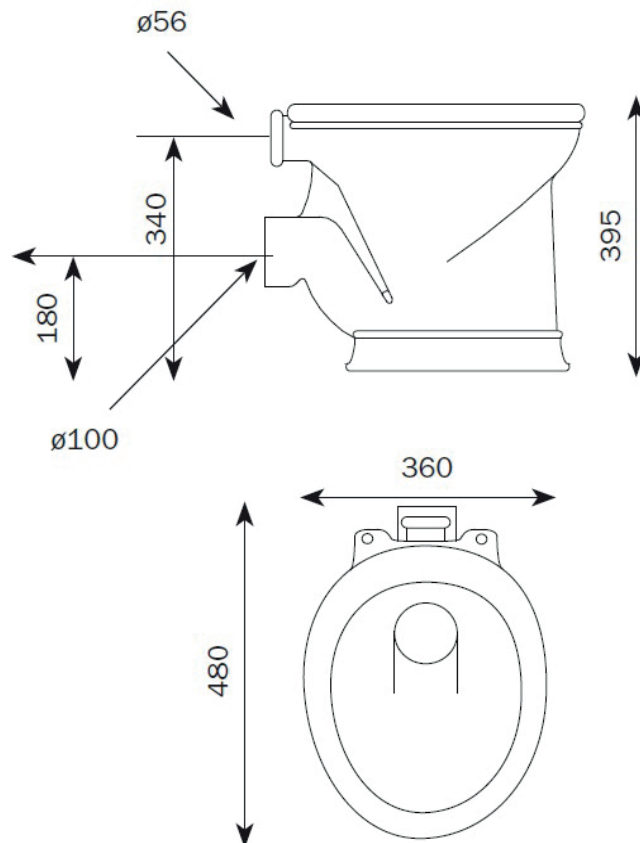

# LONSDALE LAVATORY PAN

The Lonsdale pan goes very well with our Lonsdale basins. It is shown here with a concealed cistern. It can also be used with a high level or low level cistern. Different seats and flush handles available