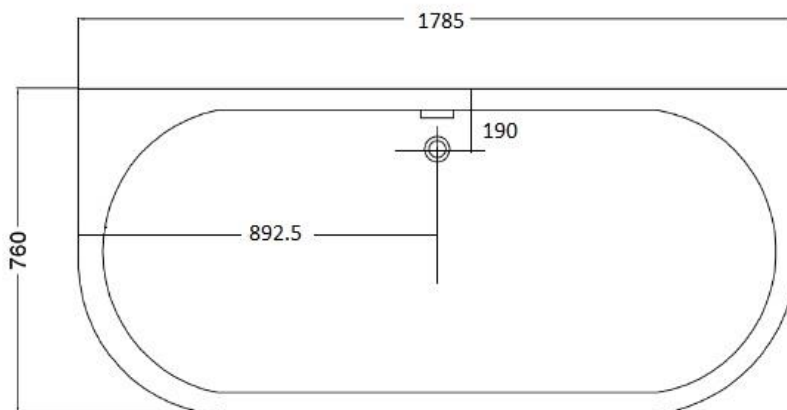

The Soho Bath – Vitrite

The Soho bath is a reproduction of a 1930's French double ended bath tub.

Length: 1785mm / 70.25"

Width: 760mm / 30"

Height: 495mm / 19.5"

Weight: 90kg / 198lbs

Soho Bath	(dims in mm)
O/A Length	1785
O/A Width	760
O/A Height	495

Measurements shown are for guidelines only