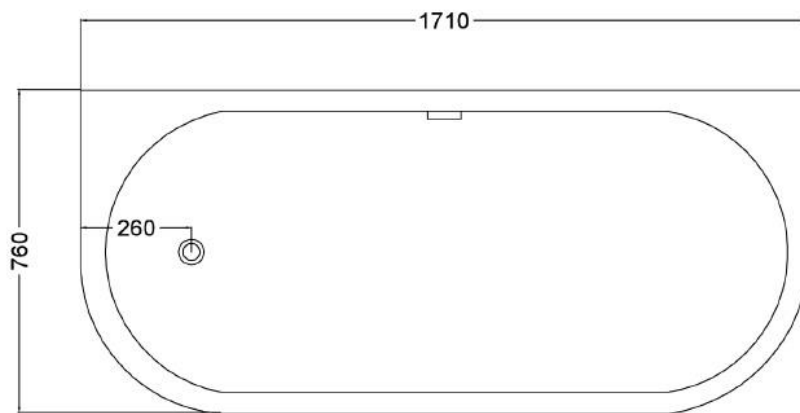

## Soho Bath

The Soho Bath is a reproduction of a 1930's French double ended bath tub.

Length: 1710mm / 67.25"  
Width: 760mm / 30"  
Height: 465mm / 18.25"  
Weight: 300kg / 660lbs

Soho Bath Small (dims in mm)	
O/A Length	1710
O/A Width	760
O/A Height	465
Int. Length	1600 apr.
Int. Width	600 apr.
Int. Depth	400 apr.

Measurements shown are for guidelines only