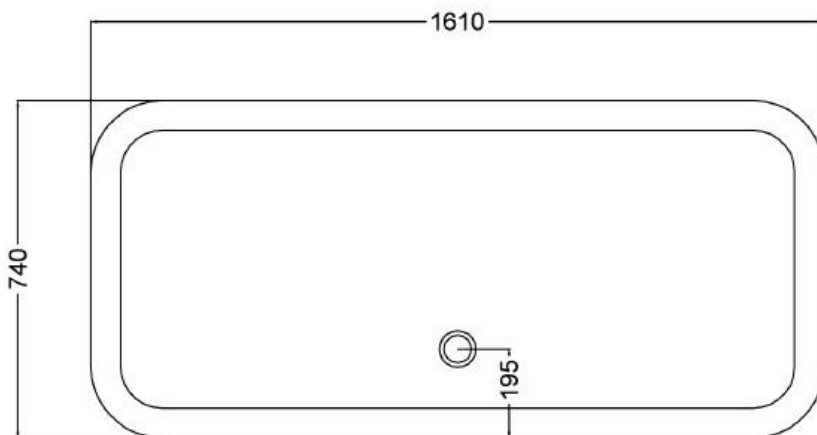

# DELAFON BATH

The Delafon bath is a reproduction of a French Jacob Delafon original French cast iron bath (Circa 1900) and has a luxurious wooden roll. The bath is cast in England from recycled brake discs and is shown with a painted exterior and decorative blue line, as featured on the original. The bath can also have a polished & lacquered or patinated exterior finish.

Length: 1610mm / 63.5"

Width: 740mm / 29"

Height: 660mm / 26"

Weight: 159kg / 351lb

Delafon Bath	
O/A Length	1610
O/A Width	740
O/A Height	660
Int. Length	1300 apr.
Int. Width	440 apr.
Int. Depth	400 apr.