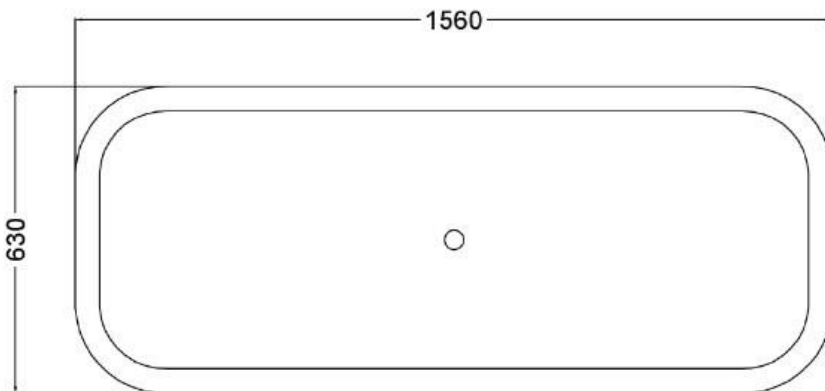

EMPIRE BATH ON FEET

The Empire bath is a reproduction of an early 20th Century French double ended bath, which is cast in England from recycled brake discs. . The image shows the bath with a polished & lacquered exterior finish. It is also available with a patinated or painted exterior finish.

Length: 1560mm / 61.5"

Width: 630mm / 25"

Height: 715 – 795mm / 28 – 31"

Capacity: 288 litres / 64 UK gallons / 76 US Gallons

Weight: 175kg / 385lb

Empire Bath on Feet	
O/A Length	1560
O/A Width	630
O/A Height	795
Int. Length	1265 apr.
Int. Width	520 apr.
Int. Depth	590 apr.

Measurements shown are for guidelines only