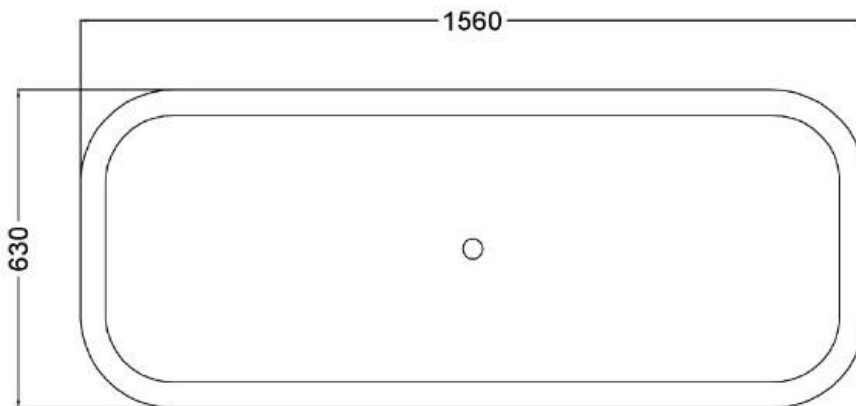

EMPIRE BATH ON PLINTH

The Empire bath is a reproduction of an early 20th Century French double ended bath, which is cast in England from recycled brake discs. . The image shows the bath with a patinated exterior finish. It is also available with a polished & lacquered or painted exterior finish.

Length: 1560mm / 61.5"

Width: 630mm / 25"

Height: 720mm / 28.5"

Capacity: 288 litres / 64 UK gallons / 76 US Gallons

Weight: 175kg / 385lb

Empire Bath on Plinth	
O/A Length	1560
O/A Width	630
O/A Height	720
Int. Length	1265 apr.
Int. Width	520 apr.
Int. Depth	590 apr.

Measurements shown are for guidelines only