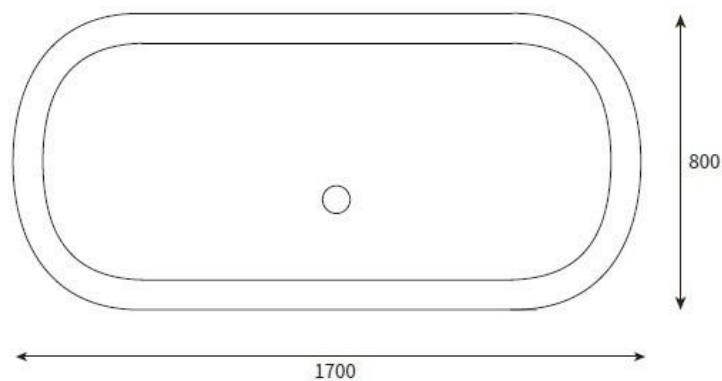

ROCKWELL BATH – WITH FEET

The Rockwell bath is a reproduction of an antique bath with a modern twist, equally at home in a traditional or contemporary setting. It is manufactured in England from Vitrite™, a stone and mineral composite that replicates the look and feel of the original bath but without the weight.

Length: 1700mm / 67"

Width: 800mm / 31.5"

Height: 693mm / 27"

Capacity: 265 litres / 58 UK gallons / 70 US Gallons

Weight: 110kg / 243lb

Notes
Outlet Sizes:
Waste 1 1/2" BSP
Overflow: 28mm into 42mm waste pipe
Overflow tail can be trimmed down by 15mm*
Note: The dimensions given are a guide only and may vary from bath to bath