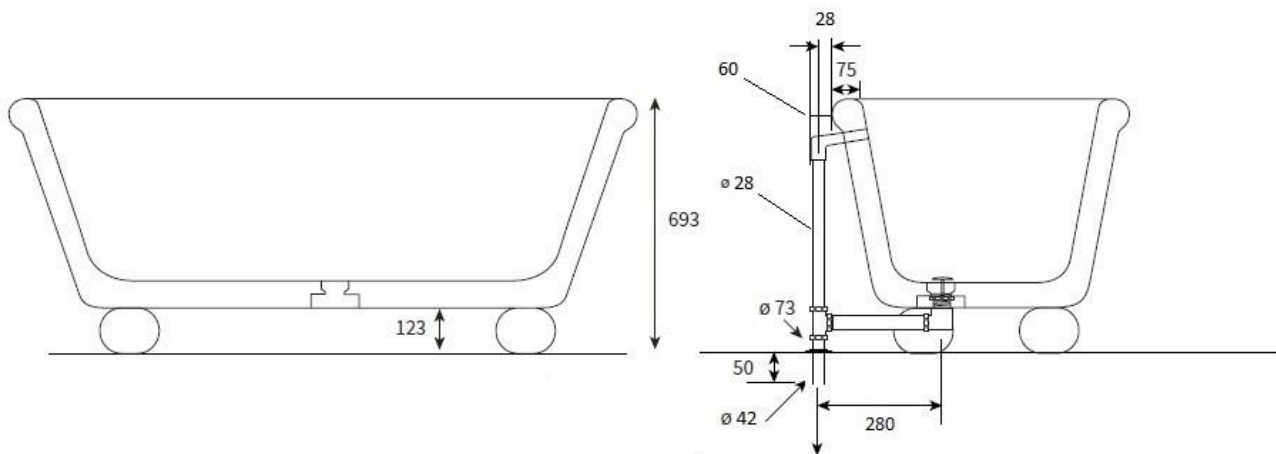

Length: 1700mm / 67"

Width: 800mm / 31.5"

Height: 693mm / 27"

Capacity: 265 litres / 58 UK gallons / 70 US Gallons

Weight: 110kg / 243lb

Notes
Outlet Sizes:
Waste 1 1/2" BSP
Overflow: 28mm into 42mm waste pipe
Overflow tail can be trimmed down by 15mm*
Note: The dimensions given are a guide only and may vary from bath to bath