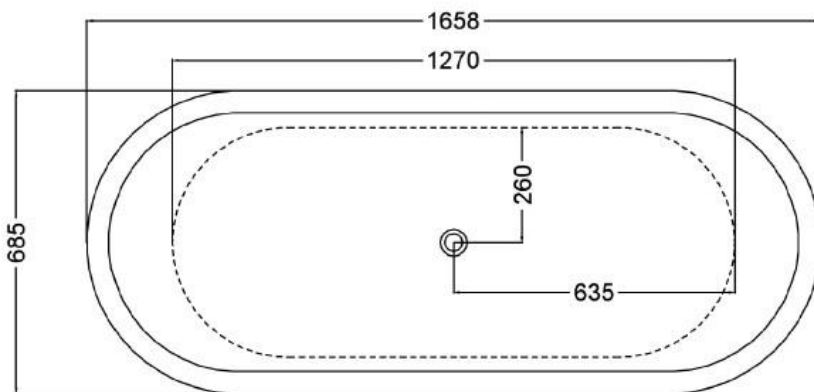

# BATEAU BATH

The Bateau bath is a reproduction of a late 19<sup>th</sup> Century French double ended bath, cast in England from recycled brake discs. The image shows the bath with a painted exterior finish. It is also available with a patinated or polished & lacquered exterior finish.

Length: 1658mm / 65.5"

Width: 685mm / 27"

Height: 585mm / 23"

Capacity: 270 litres / 60 UK gallons / 71 US Gallons

Weight: 185kg / 407lb

Bateau Bath (dims in mm)	
O/A Length	1658
O/A Width	685
O/A Height	585
Int. Length	1265
Int. Width	520
Int. Depth	545

Measurements shown are for guidelines only