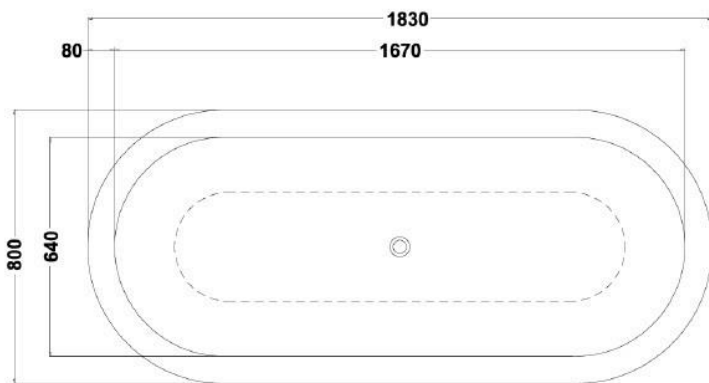

# HANLEY BATH

The Hanley bath is a reproduction of an original fireclay bath, purchased from the Grand Hotel in Aix les Bains. It is manufactured in England from Vitrite™, a stone and mineral composite that replicates the look and feel of the original bath but without the weight. It can be produced in any colour (prices may vary).

Length: 1830mm / 72"

Width: 800mm / 31.5"

Height: 575mm / 23.75"

Weight: 110kg / 242lb

Hanley Bath (in mm)	
O/A Length	1830
O/A Width	800
O/A Height	575
Int. Length	1670 apr.
Int. Width	640 apr.
Int. Depth	500 apr.

Notes
Outlet sizes: Waste: 1 1/2" B.S.P Note: The dimensions given are a guide only and may vary from bath to bath Overflow 28mm / 1 1/4" rubber reducer

THE  
WATER/  
MONOPOLY

10/14 Lonsdale Road, London, NW6 6RD  
+44 (0)20 7624 2636 thewatermonopoly.com