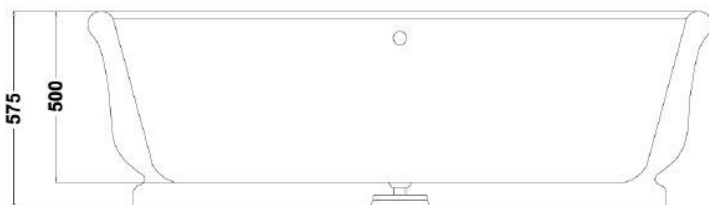

# HANLEY BATH

The Hanley bath is a reproduction of an original fireclay bath, purchased from the Grand Hotel in Aix les Bains. It is manufactured in England from Vitrite™, a stone and mineral composite that replicates the look and feel of the original bath but without the weight. It can be produced in any colour (prices may vary).

Length: 1830mm / 72"

Width: 800mm / 31.5"

Height: 575mm / 23.75"

Weight: 110kg / 242lb

Hanley Bath (in mm)	
O/A Length	1830
O/A Width	800
O/A Height	575
Int. Length	1670 apr.
Int. Width	640 apr.
Int. Depth	500 apr.

Notes
Outlet sizes: Waste: 1 1/2" B.S.P Note: The dimensions given are a guide only and may vary from bath to bath Overflow 28mm / 1 1/4" rubber reducer

THE  
WATER/  
MONOPOLY

10/14 Lonsdale Road, London, NW6 6RD  
+44 (0)20 7624 2636 thewatermonopoly.com