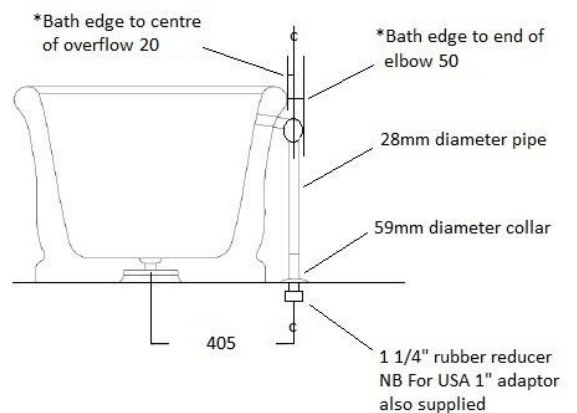

Length: 1830mm / 72"

Width: 800mm / 31.5"

Height: 575mm / 23.75"

Weight: 110kg / 242lb

Hanley Bath (in mm)	
O/A Length	1830
O/A Width	800
O/A Height	575
Int. Length	1670 apr.
Int. Width	640 apr.
Int. Depth	500 apr.

Notes
Outlet sizes: Waste: 1 1/2" B.S.P Note: The dimensions given are a guide only and may vary from bath to bath Overflow 28mm / 1 1/4" rubber reducer

THE  
WATER/  
MONOPOLY

10/14 Lonsdale Road, London, NW6 6RD  
+44 (0)20 7624 2636 thewatermonopoly.com