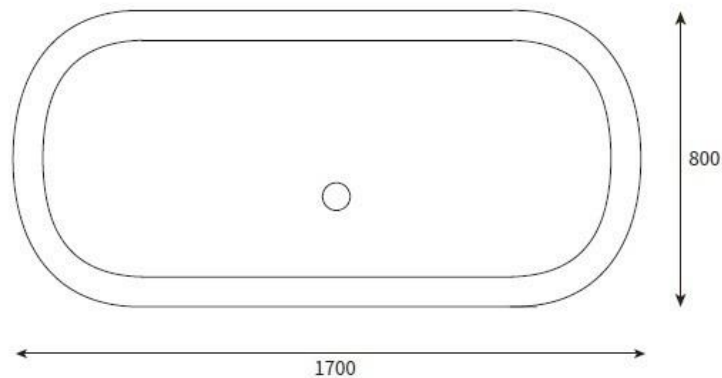

# ROCKWELL BATH – WITH FEET

The Rockwell bath is a reproduction of an antique bath with a modern twist, equally at home in a traditional or contemporary setting. It is manufactured in England from Vitrite™, a stone and mineral composite that replicates the look and feel of the original bath but without the weight.

Length: 1700mm / 67"

Width: 800mm / 31.5"

Height: 693mm / 27"

Capacity: 265 litres / 58 UK gallons / 70 US Gallons

Weight: 110kg / 243lb

Notes
Outlet Sizes: Waste 1 1/2" BSP Overflow: 28mm into 42mm waste pipe
Note: The dimensions given are a guide only and may vary from bath to bath