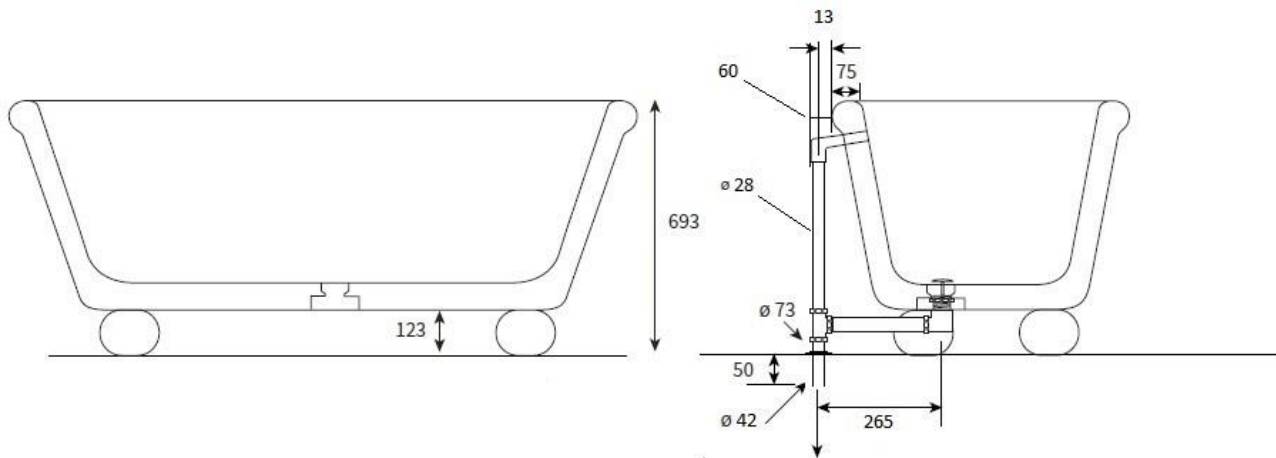

Length: 1700mm / 67"

Width: 800mm / 31.5"

Height: 693mm / 27"

Capacity: 265 litres / 58 UK gallons / 70 US Gallons

Weight: 110kg / 243lb

Notes
Outlet Sizes: Waste 1 1/2" BSP Overflow: 28mm into 42mm waste pipe
Note: The dimensions given are a guide only and may vary from bath to bath