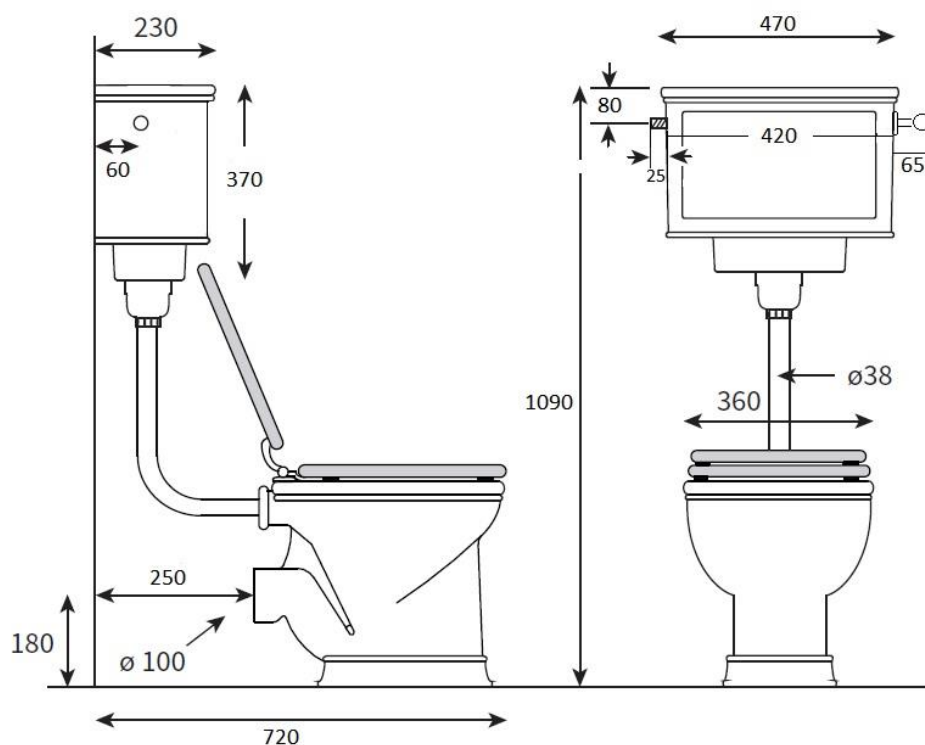

Lonsdale Lavatory Pan with Low Level Cistern

The Lonsdale lavatory pan with low level cistern goes very well with our Lonsdale bath and Lonsdale basins. It is shown here with a low level cistern, black painted wooden seat and a black ceramic flush handle. It can also be used with a high level or a concealed cistern.