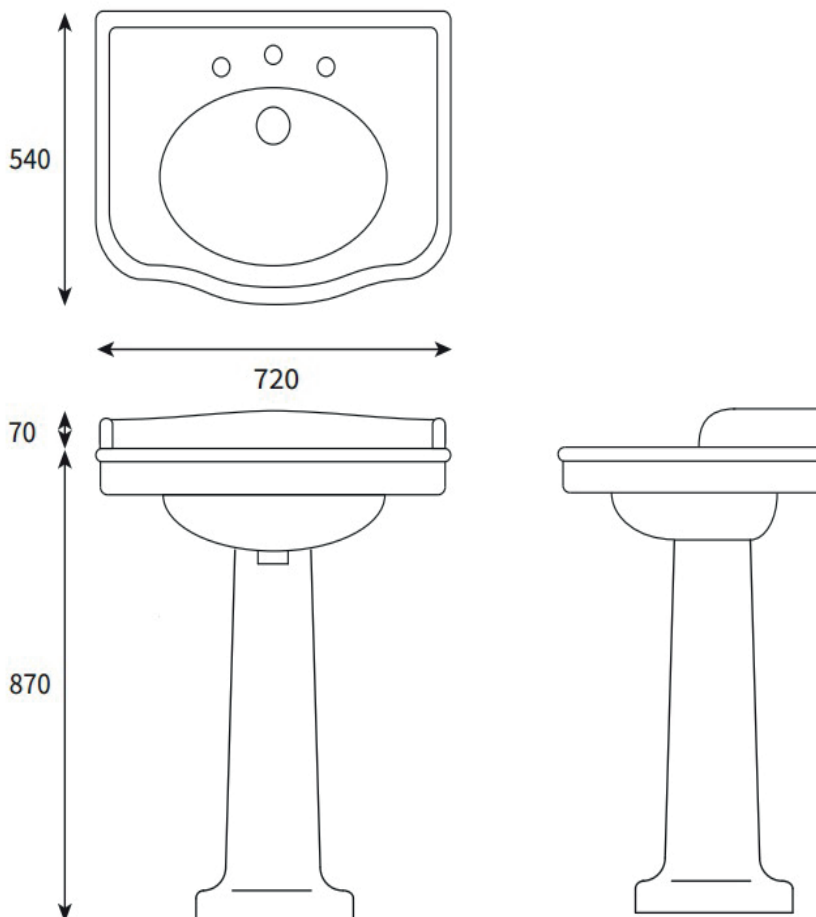

PARIS BASIN ON PEDESTAL - 72CM

The Paris basin is a reproduction of a classic 1920's basin. Seen here on a pedestal, it can also be mounted on the frame. Small, medium and large sizes available.

Height: 870mm
Width: 720mm
Depth: 540mm

Material: Vitreous China

THE
WATER/
MONOPOLY

10/14 Lonsdale Road, London, NW6 6RD
4 (0)20 7624 2636 thewatermonopoly.com