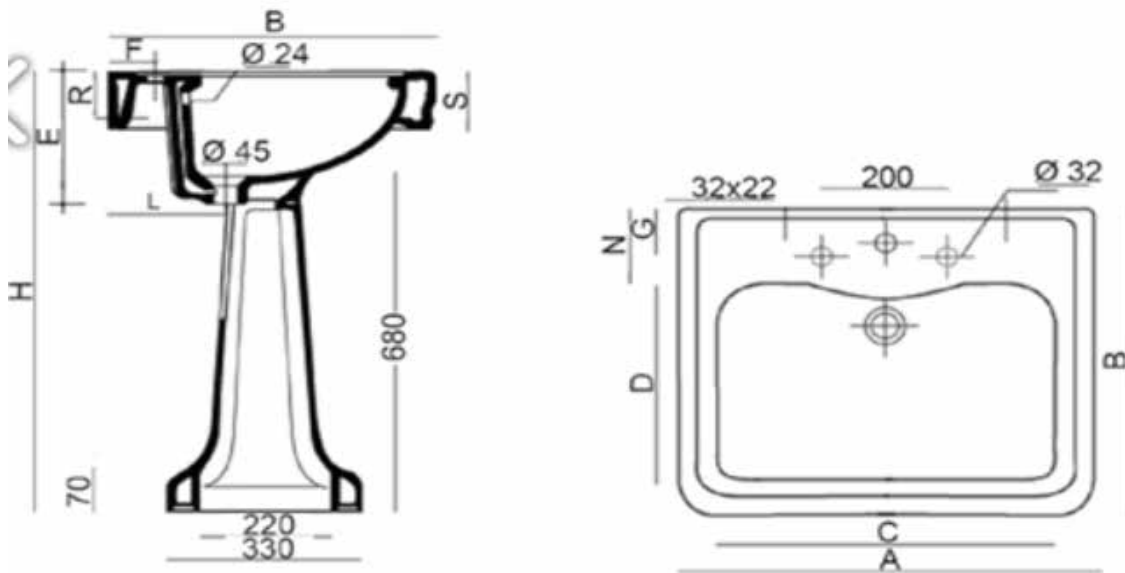

SMALL SOHO BASIN ON PEDESTAL

The Soho basin is a reproduction of a classic 1930s basin. Seen here on a pedestal, it can also be mounted on the frame. Small, medium and large sizes available.

Height: 840mm
Width: 590mm
Depth: 450mm

Material: Vitreous China

<i>lavabo basin</i>	<i>A</i>	<i>B</i>	<i>C</i>	<i>D</i>	<i>E</i>	<i>F</i>	<i>G</i>	<i>H</i>	<i>L</i>	<i>M</i>	<i>N</i>	<i>R</i>	<i>S</i>
958	590	450	430	270	215	66	75	840	185	290	120	60	85