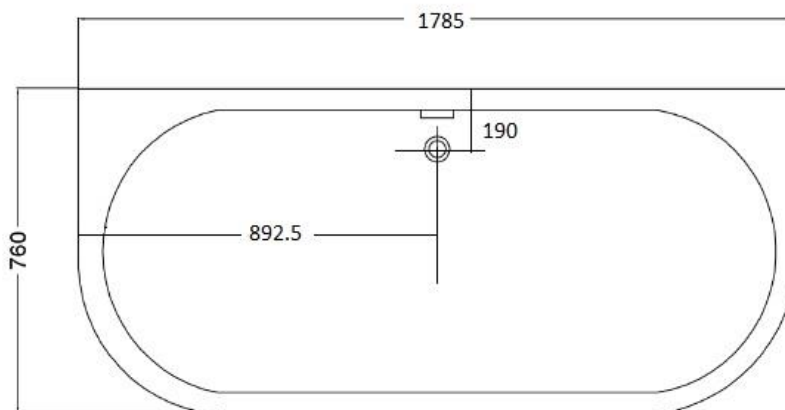

The Soho Bath – Vitrite

The Soho bath is a reproduction of a 1930's French double ended bath tub.

Length: 1785mm / 70.25"

Width: 760mm / 30"

Height: 495mm / 19.5"

Weight: 90kg / 198lbs

Soho Bath	(dims in mm)
O/A Length	1785
O/A Width	760
O/A Height	495

Measurements shown are for guidelines only

Waste and overflow fitting finishes 50mm into the floor