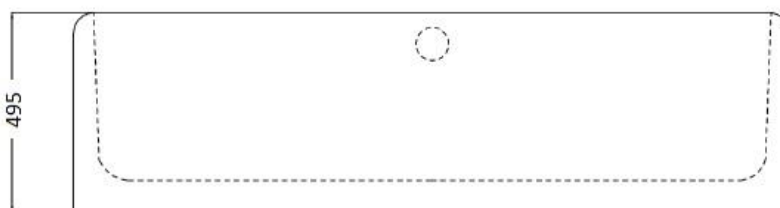

The Soho Bath – Vitrite

The Soho bath is a reproduction of a 1930's French double ended bath tub.

Length: 1785mm / 70.25"

Width: 760mm / 30"

Height: 495mm / 19.5"

Weight: 90kg / 198lbs

Soho Bath	(dims in mm)
O/A Length	1785
O/A Width	760
O/A Height	495

Measurements shown are for guidelines only

Waste and overflow fitting finishes 50mm into the floor