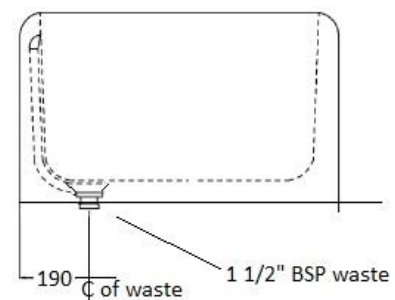

The Soho Bath – Vitrite

The Soho bath is a reproduction of a 1930's French double ended bath tub.

Length: 1785mm / 70.25"

Width: 760mm / 30"

Height: 495mm / 19.5"

Weight: 90kg / 198lbs

Soho Bath	(dims in mm)
O/A Length	1785
O/A Width	760
O/A Height	495

Measurements shown are for guidelines only

Waste and overflow fitting finishes 50mm into the floor