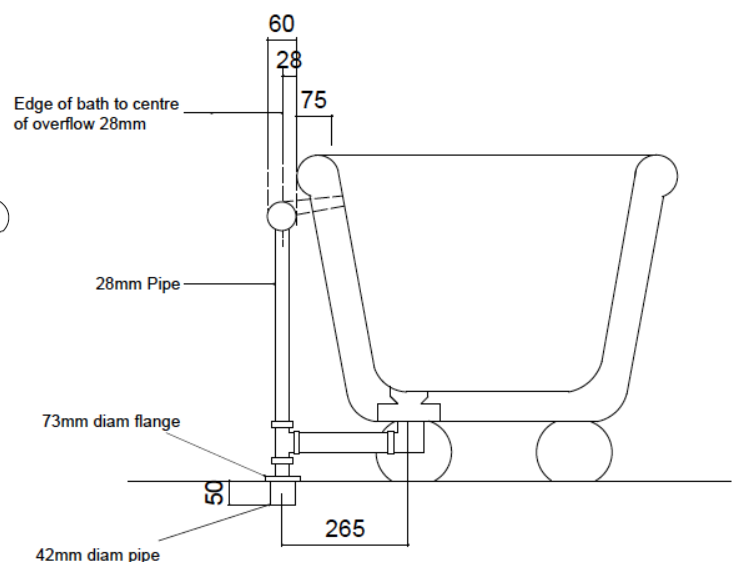

Length: 1700mm / 67"

Width: 800mm / 31.5"

Height: 693mm / 27"

Capacity: 265 litres / 58 UK gallons / 70 US Gallons

Weight: 110kg / 243lb

Rockwell Bath - with feet (dims in mm)	
O/A Length	1700
O/A Width	800
O/A Height	693
Int Length	1480 apr
Int Width	620 apr
Int Depth	500 apr

Waste: 1 1/2" BSP; Overflow: 28mm into 42mm waste pipe.

We only supply fittings above the floor. We do not supply the trap; the trap needs to go beneath the floor.

Dimensions are given in mm, they are a guide only and may vary from bath to bath.