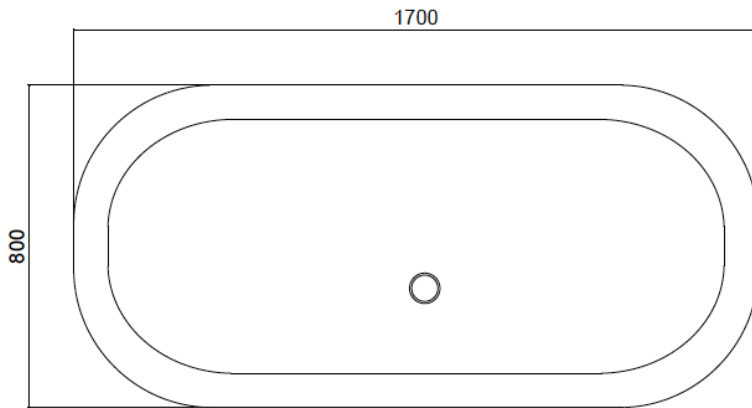

ROCKWELL BATH – WITH FEET

The Rockwell bath is a reproduction of an antique bath with a modern twist, equally at home in a traditional or contemporary setting. It is manufactured in England from Vitrite™, a stone and mineral composite that replicates the look and feel of the original bath but without the weight.

Length: 1700mm / 67"

Width: 800mm / 31.5"

Height: 693mm / 27"

Capacity: 265 litres / 58 UK gallons / 70 US Gallons

Weight: 110kg / 243lb

Rockwell Bath - with feet (dims in mm)	
O/A Length	1700
O/A Width	800
O/A Height	693
Int Length	1480 apr
Int Width	620 apr
Int Depth	500 apr

Waste: 1 1/2" BSP; Overflow: 28mm into 42mm waste pipe.

We only supply fittings above the floor. We do not supply the trap; the trap needs to go beneath the floor.

Dimensions are given in mm, they are a guide only and may vary from bath to bath.