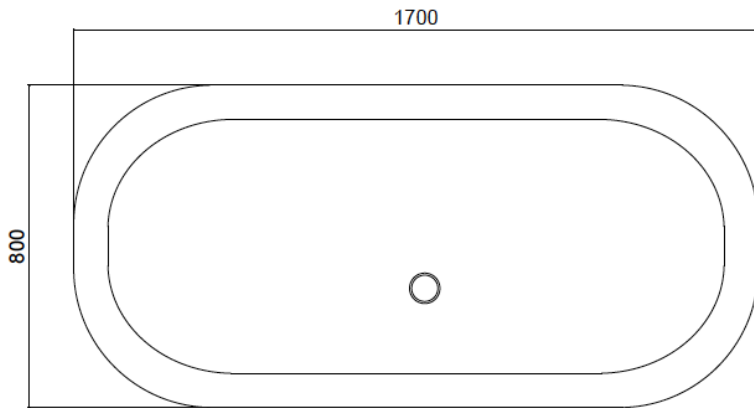

# ROCKWELL BATH – WITH FEET

The Rockwell bath is a reproduction of an antique bath with a modern twist, equally at home in a traditional or contemporary setting. It is manufactured in England from Vitrite™, a stone and mineral composite that replicates the look and feel of the original bath but without the weight.

Length: 1700mm / 67"

Width: 800mm / 31.5"

Height: 693mm / 27"

Capacity: 265 litres / 58 UK gallons / 70 US Gallons

Weight: 80kg / 176lb

Rockwell Bath - with feet (dims in mm)	
O/A Length	1700
O/A Width	800
O/A Height	693
Int Length	1480 apr
Int Width	620 apr
Int Depth	500 apr

Waste: 1 1/2" BSP; Overflow: 28mm into 42mm waste pipe.

We only supply fittings above the floor. We do not supply the trap; the trap needs to go beneath the floor.

Dimensions are given in mm, they are a guide only and may vary from bath to bath.