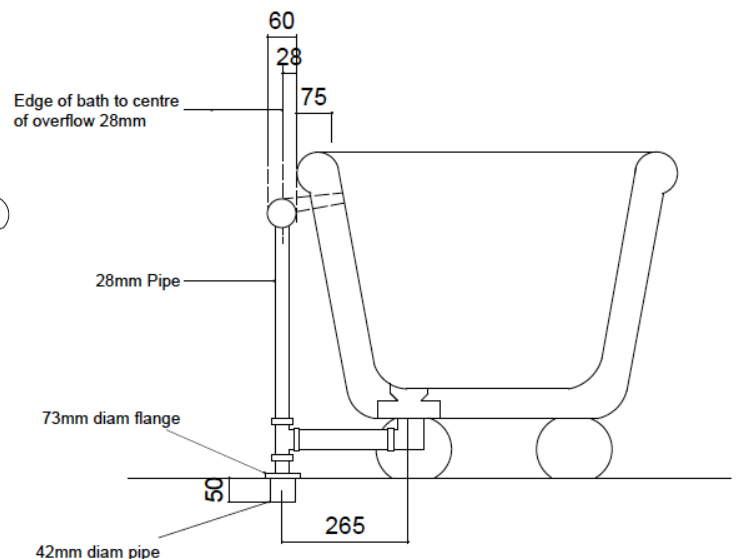

Length: 1700mm / 67"

Width: 800mm / 31.5"

Height: 693mm / 27"

Capacity: 265 litres / 58 UK gallons / 70 US Gallons

Weight: 80kg / 176lb

Rockwell Bath - with feet (dims in mm)	
O/A Length	1700
O/A Width	800
O/A Height	693
Int Length	1480 apr
Int Width	620 apr
Int Depth	500 apr

Waste: 1 1/2" BSP; Overflow: 28mm into 42mm waste pipe.

We only supply fittings above the floor. We do not supply the trap; the trap needs to go beneath the floor.

Dimensions are given in mm, they are a guide only and may vary from bath to bath.