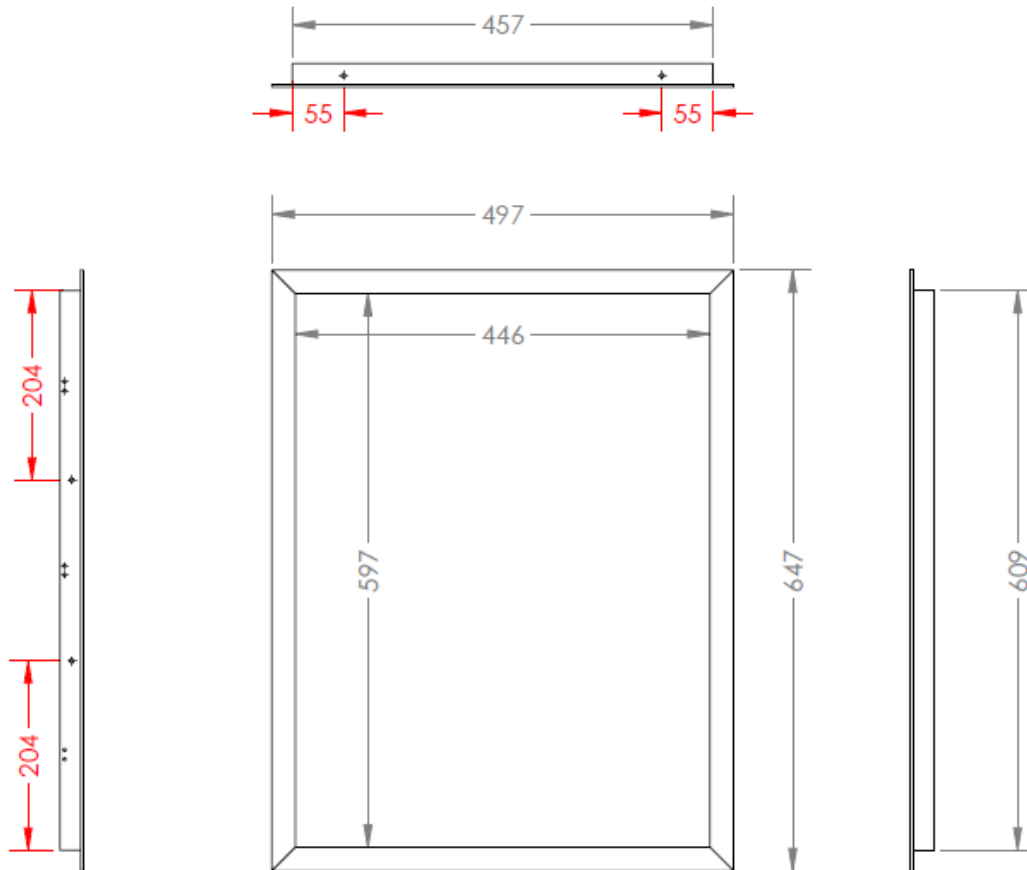

# Trove Recessed Mirrored Cabinet

(Page 2/2)

Mirror/Door Frame

Block to screw in door knob at the front and magnet at the back.

THE  
WATER/  
MONOPOLY

10/14 Lonsdale Road, London, NW6 6RD  
+44 (0)20 7624 2636 thewatermonopoly.com

# Trove Recessed Mirrored Cabinet

(Page 3/3)

Wall Frame

Dimensions shown in red display center dimensions for wall screws

THE  
WATER/  
MONOPOLY

10/14 Lonsdale Road, London, NW6 6RD  
+44 (0)20 7624 2636 thewatermonopoly.com