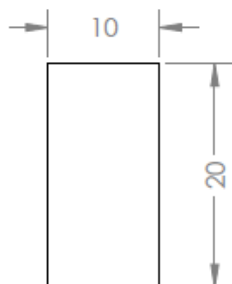

# Trove Recessed Mirrored Cabinet

(Page 2/2)

Mirror/Door Frame

Block to screw in door knob at the front and magnet at the back.

THE  
WATER/  
MONOPOLY

10/14 Lonsdale Road, London, NW6 6RD  
+44 (0)20 7624 2636 thewatermonopoly.com

# Trove Recessed Mirrored Cabinet

(Page 3/3)

Wall Frame

Dimensions shown in red display center dimensions for wall screws

THE  
WATER/  
MONOPOLY

10/14 Lonsdale Road, London, NW6 6RD  
+44 (0)20 7624 2636 thewatermonopoly.com