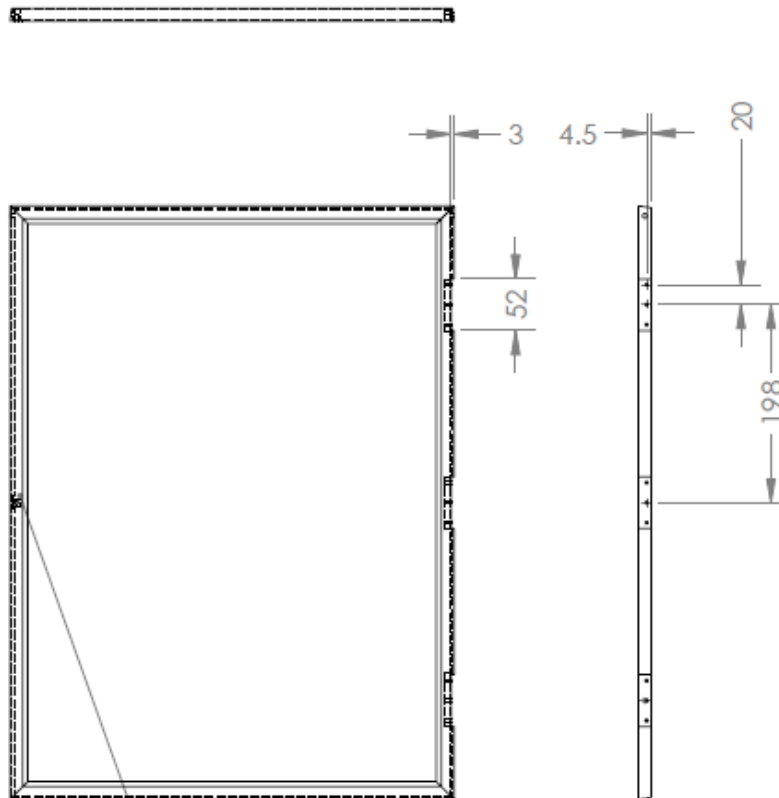

# Trove Recessed Mirrored Cabinet

**NB: For use on an un-tiled wall**

THE  
WATER/  
MONOPOLY

10/14 Lonsdale Road, London, NW6 6RD  
+44 (0)20 7624 2636 thewatermonopoly.com

# Trove Recessed Mirrored Cabinet

(Page 2/2)

Mirror/Door Frame

Block to screw in door knob at the front and magnet at the back.

THE  
WATER/  
MONOPOLY

10/14 Lonsdale Road, London, NW6 6RD  
+44 (0)20 7624 2636 thewatermonopoly.com

# Trove Recessed Mirrored Cabinet

(Page 3/3)

Wall Frame

Dimensions shown in red display center dimensions for wall screws

THE  
WATER/  
MONOPOLY

10/14 Lonsdale Road, London, NW6 6RD  
+44 (0)20 7624 2636 thewatermonopoly.com