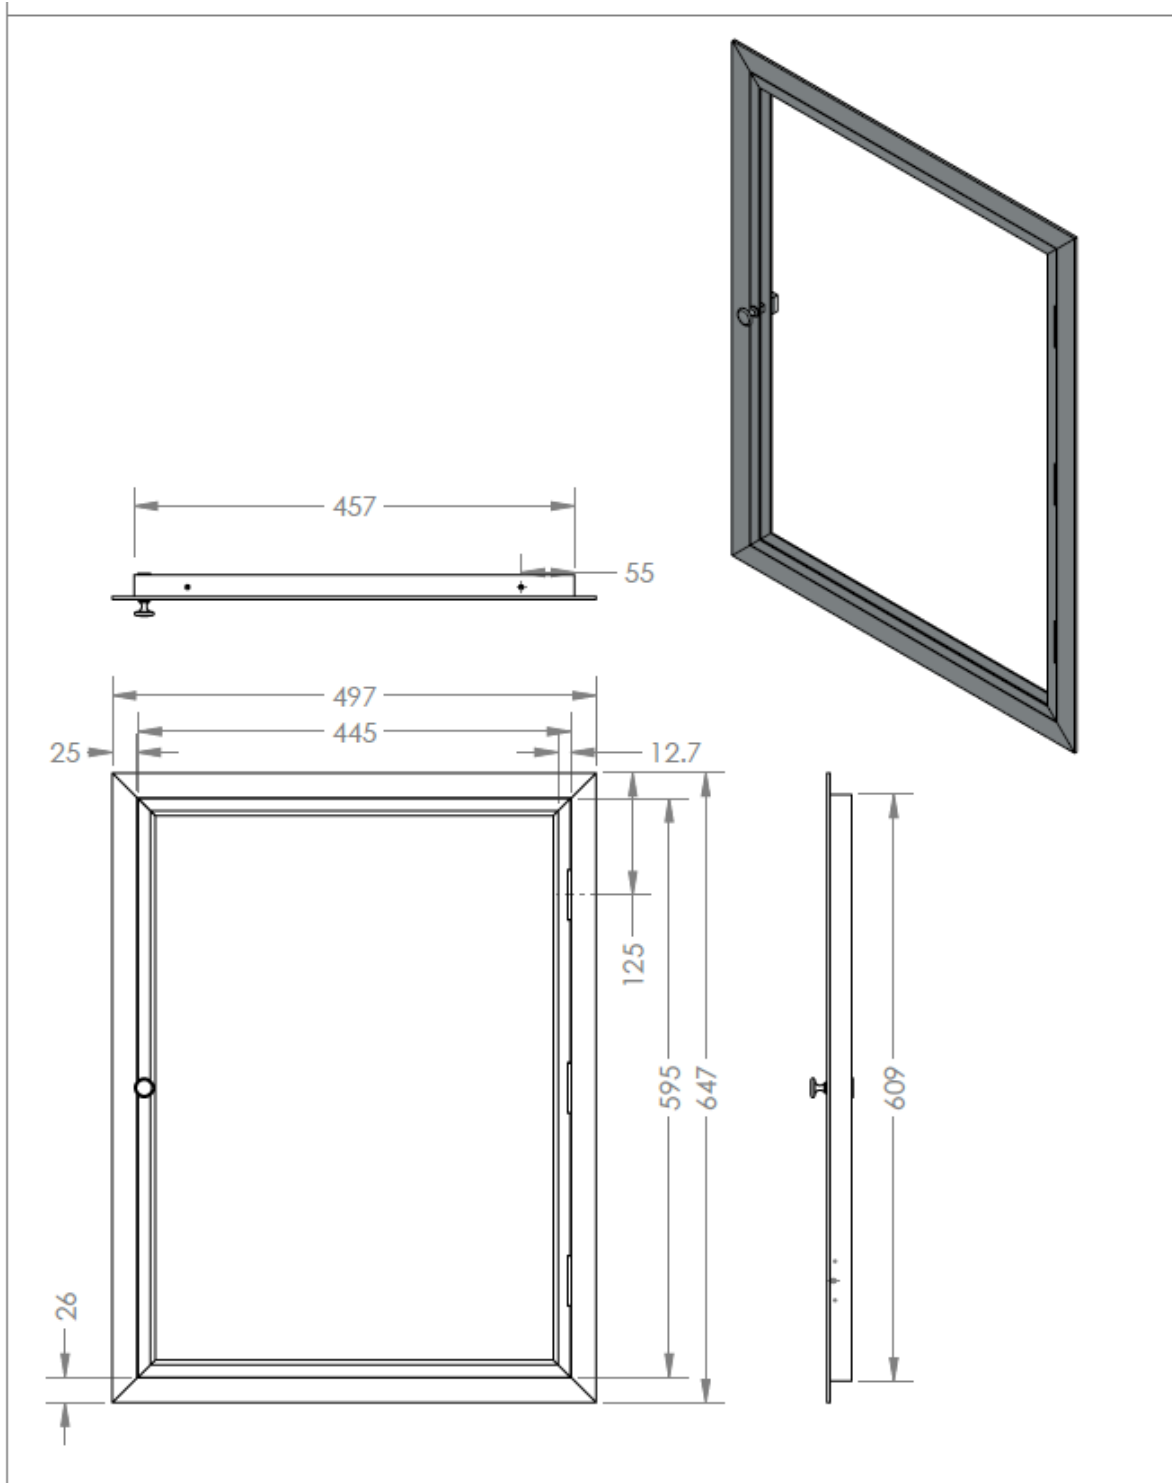

# Trove Recessed Mirrored Cabinet

**NB: For use on an un-tiled wall**

THE  
WATER/  
MONOPOLY

10/14 Lonsdale Road, London, NW6 6RD  
+44 (0)20 7624 2636 thewatermonopoly.com

# Trove Recessed Mirrored Cabinet

(Page 2/2)

Mirror/Door Frame

Block to screw in door knob at the front and magnet at the back.

THE  
WATER/  
MONOPOLY

10/14 Lonsdale Road, London, NW6 6RD  
+44 (0)20 7624 2636 thewatermonopoly.com

# Trove Recessed Mirrored Cabinet

(Page 3/3)

Wall Frame

Dimensions shown in red display center dimensions for wall screws

THE  
WATER/  
MONOPOLY

10/14 Lonsdale Road, London, NW6 6RD  
+44 (0)20 7624 2636 thewatermonopoly.com