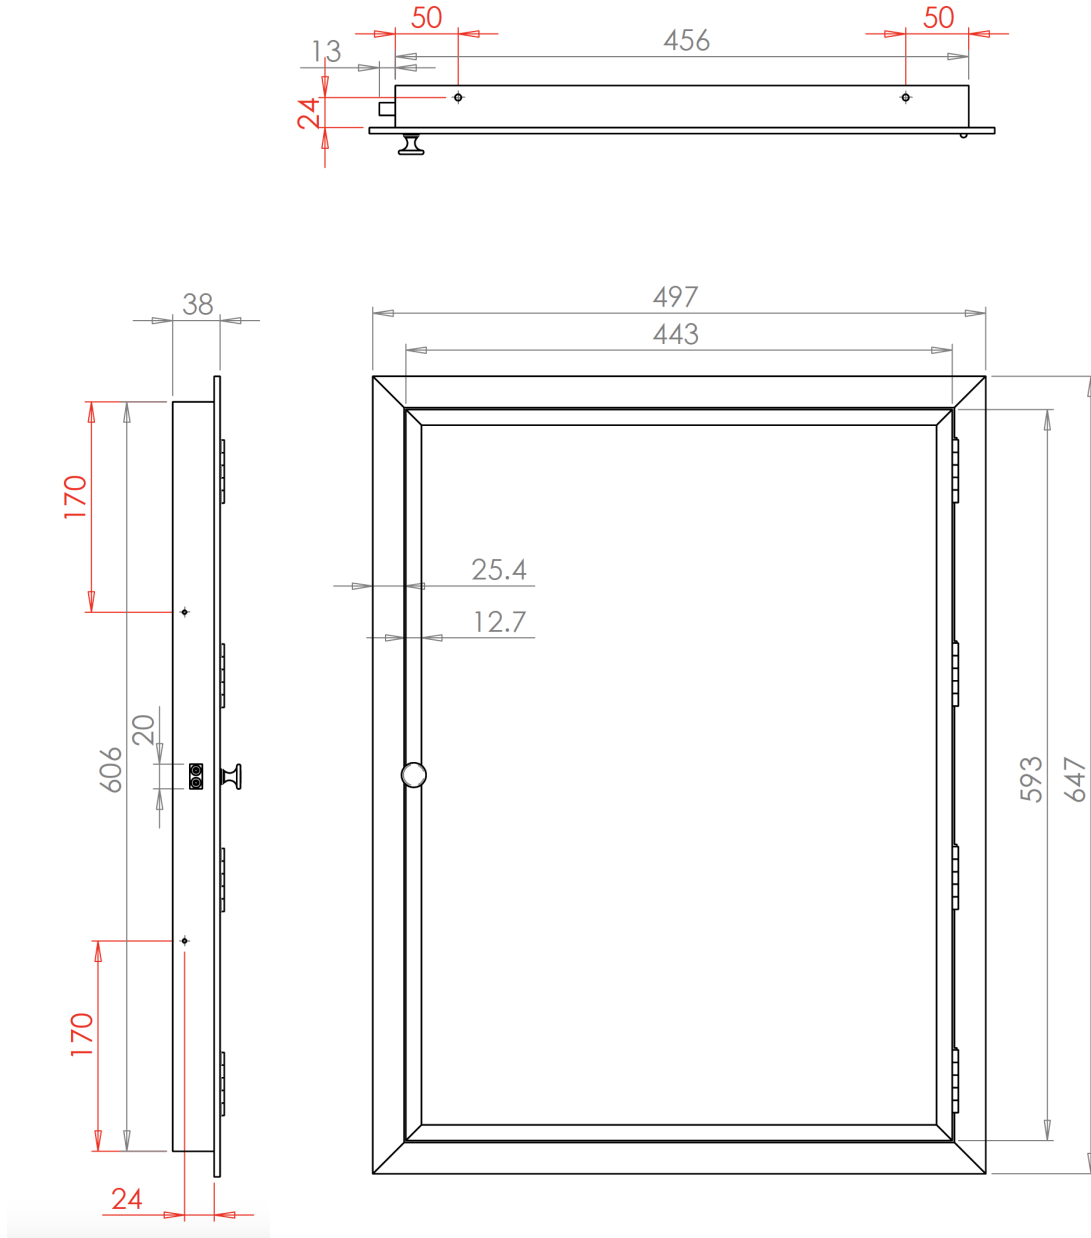

Trove Recessed Mirrored Cabinet

THE
WATER/
MONOPOLY

10/14 Lonsdale Road, London, NW6 6RD
+44 (0)20 7624 2636 thewatermonopoly.com

Version 08.04.21