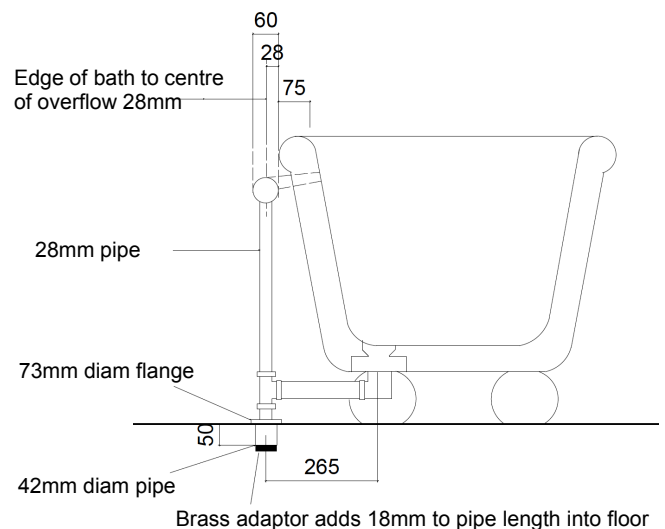

Length: 1700mm / 67"

Width: 800mm / 31.5"

Height: 693mm / 27"

Capacity: 265 litres / 58 UK gallons / 70 US Gallons

Dry weight: 80kg / 176lb

Rockwell Bath - with feet (dims in mm)	
O/A Length	1700
O/A Width	800
O/A Height	693
Int Length	1480 apr
Int Width	620 apr
Int Depth	500 apr

Waste: 1 1/2"; Overflow: 28mm into 42mm waste pipe - outlet is 1 1/2" BSP.

We only supply fittings above the floor. We do not supply the trap; the trap needs to go beneath the floor.

Dimensions are given in mm, they are a guide only and may vary from bath to bath.