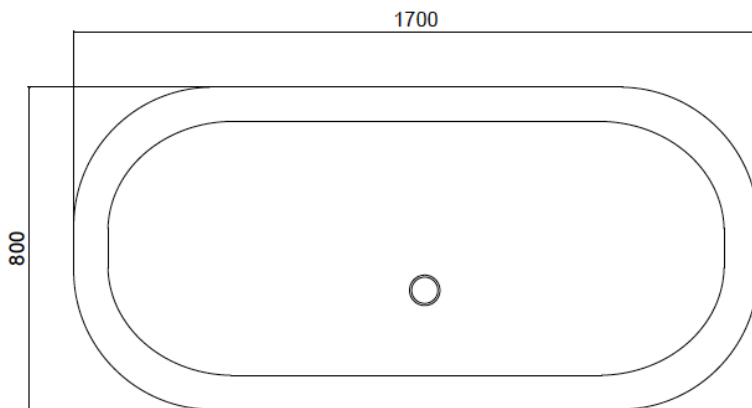

ROCKWELL BATH – WITH FEET

The Rockwell bath is a reproduction of an antique bath with a modern twist, equally at home in a traditional or contemporary setting. It is manufactured in England from Vitrite™, a stone and mineral composite that replicates the look and feel of the original bath but without the weight.

Length: 1700mm / 67"

Width: 800mm / 31.5"

Height: 693mm / 27"

Capacity: 265 litres / 58 UK gallons / 70 US Gallons

Dry weight: 80kg / 176lb

Rockwell Bath - with feet (dims in mm)	
O/A Length	1700
O/A Width	800
O/A Height	693
Int Length	1480 apr
Int Width	620 apr
Int Depth	500 apr

Waste: 1 1/2"; Overflow: 28mm into 42mm waste pipe - outlet is 1 1/2" BSP.

We only supply fittings above the floor. We do not supply the trap; the trap needs to go beneath the floor.

Dimensions are given in mm, they are a guide only and may vary from bath to bath.