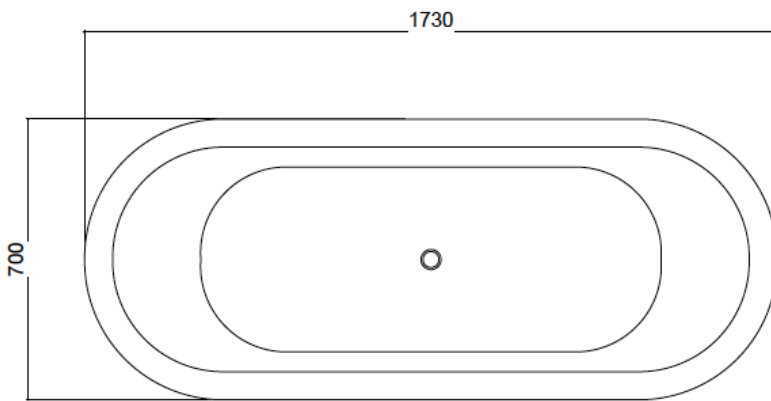

MARTHA BATH

The Martha bath is a reproduction of a late 19th Century French double ended bath. Hand made and finished. The image shows a brass exterior and tinned interior.

Length: 1730mm / 68.11"

Width: 700mm / 27.55"

Height: 725mm / 28.54"

Capacity: 280 litres / 61 UK gallons / 74 US Gallons

Weight: Approximately 50kg / 110lb

Martha Copper Bath
(dims in mm)

O/A Length	1730
O/A Width	700
O/A Height	725
Int Length	1250
Int Width	610
Int Depth	500

Waste: 1 1/2" BSP; Overflow: 28mm / 1 1/4" rubber reducer.

We only supply fittings above the floor. We do not supply the trap; the trap needs to go beneath the floor.

Dimensions are given in mm, they are a guide only and may vary from bath to bath.