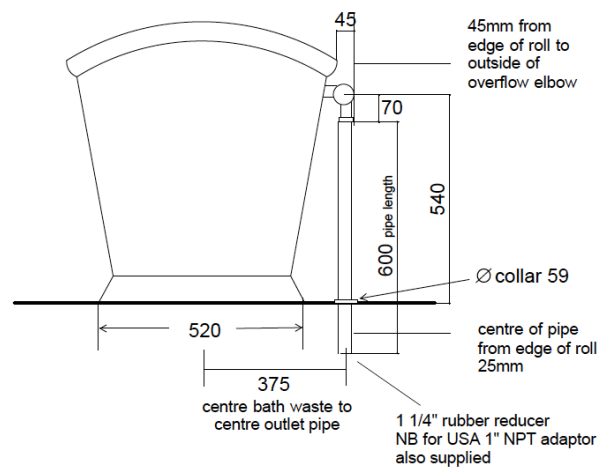

MARTHA BATH

The Martha bath is a reproduction of a late 19th Century French double ended bath. Hand made and finished. The image shows a brass exterior and tinned interior.

Length: 1730mm / 68.11"

Width: 700mm / 27.55"

Height: 725mm / 28.54"

Capacity: 280 litres / 61 UK gallons / 74 US Gallons

Weight: Approximately 50kg / 110lb

Martha Copper Bath
(dims in mm)

O/A Length	1730
O/A Width	700
O/A Height	725
Int Length	1250
Int Width	610
Int Depth	500

Waste: 1 1/2" BSP; Overflow: 28mm / 1 1/4" rubber reducer.

We only supply fittings above the floor. We do not supply the trap; the trap needs to go beneath the floor.

Dimensions are given in mm, they are a guide only and may vary from bath to bath.