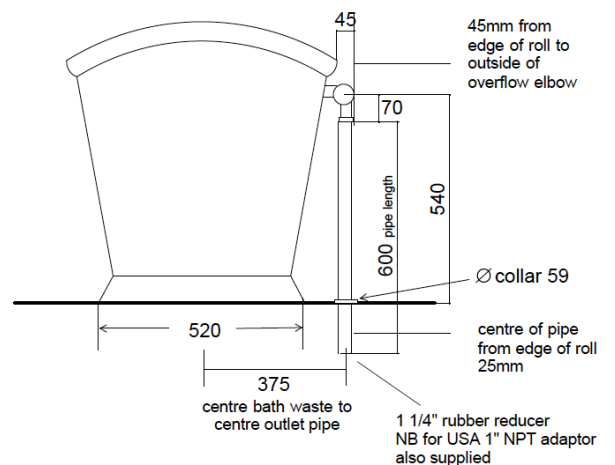

# MARTHA BATH

The Martha bath is a reproduction of a late 19th Century French double ended bath. Hand made and finished. The image shows a copper exterior and tinned interior.

Length: 1730mm / 68.11"

Width: 700mm / 27.55"

Height: 725mm / 28.54"

Capacity: 280 litres / 61 UK gallons / 74 US Gallons

Weight: Approximately 50kg / 110lb

Martha Copper Bath  
(dims in mm)

O/A Length	1730
O/A Width	700
O/A Height	725
Int Length	1250
Int Width	610
Int Depth	500

Waste: 1 1/2" BSP; Overflow: 28mm / 1 1/4" rubber reducer.

We only supply fittings above the floor. We do not supply the trap; the trap needs to go beneath the floor.

Dimensions are given in mm, they are a guide only and may vary from bath to bath.