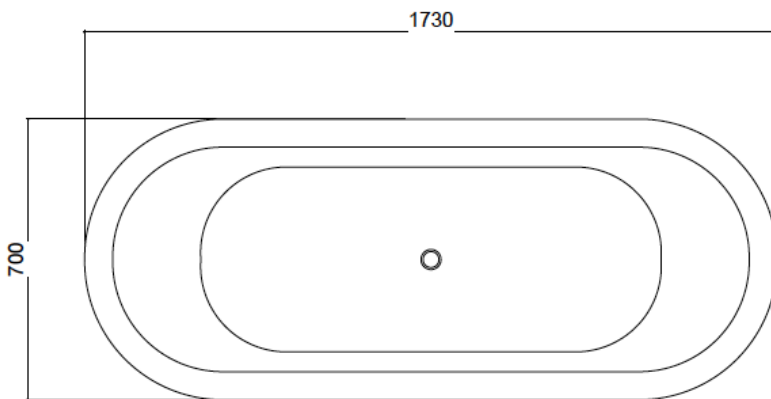

# MARTHA BATH

The Martha bath is a reproduction of a late 19th Century French double ended bath. Hand made and finished. The image shows a copper exterior and tinned interior.

Length: 1730mm / 68.11"

Width: 700mm / 27.55"

Height: 725mm / 28.54"

Capacity: 280 litres / 61 UK gallons / 74 US Gallons

Weight: Approximately 50kg / 110lb

Martha Copper Bath  
(dims in mm)

O/A Length	1730
O/A Width	700
O/A Height	725
Int Length	1250
Int Width	610
Int Depth	500

Waste: 1 1/2" BSP; Overflow: 28mm / 1 1/4" rubber reducer.

We only supply fittings above the floor. We do not supply the trap; the trap needs to go beneath the floor.

Dimensions are given in mm, they are a guide only and may vary from bath to bath.