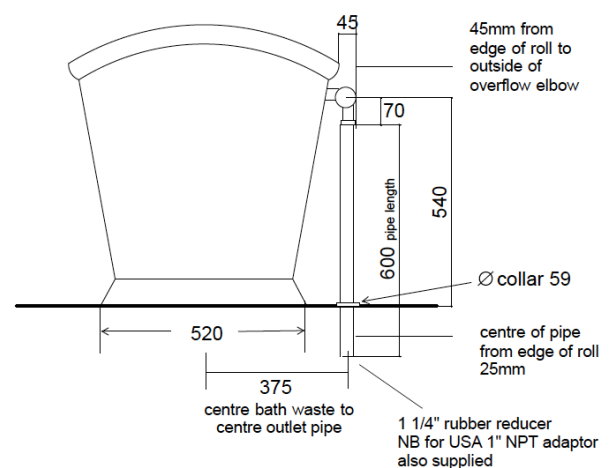

MARTHA BATH

The Martha bath is a reproduction of a late 19th Century French double ended bath. Hand made and finished. The image shows a painted exterior and tinned interior.

Length: 1730mm / 68.11"

Width: 700mm / 27.55"

Height: 725mm / 28.54"

Capacity: 280 litres / 61 UK gallons / 74 US Gallons

Weight: Approximately 50kg / 110lb

Martha Copper Bath
(dims in mm)

O/A Length	1730
O/A Width	700
O/A Height	725
Int Length	1250
Int Width	610
Int Depth	500

Waste: 1 1/2" BSP; Overflow: 28mm / 1 1/4" rubber reducer.

We only supply fittings above the floor. We do not supply the trap; the trap needs to go beneath the floor.

Dimensions are given in mm, they are a guide only and may vary from bath to bath.