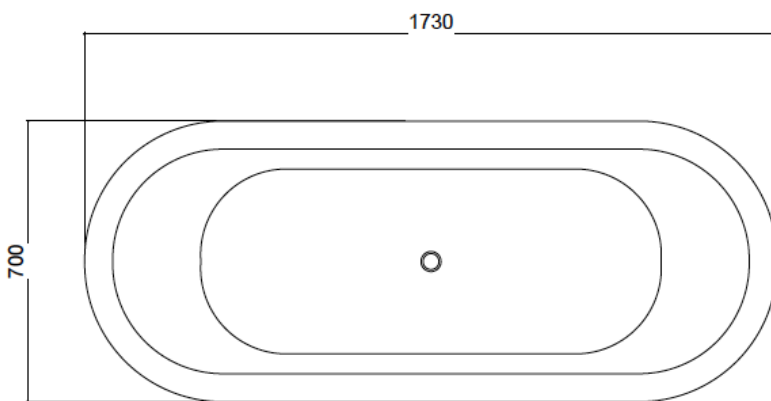

MARTHA BATH

The Martha bath is a reproduction of a late 19th Century French double ended bath. Hand made and finished. The image shows a painted exterior and tinned interior.

Length: 1730mm / 68.11"

Width: 700mm / 27.55"

Height: 725mm / 28.54"

Capacity: 280 litres / 61 UK gallons / 74 US Gallons

Weight: Approximately 50kg / 110lb

Martha Copper Bath
(dims in mm)

O/A Length	1730
O/A Width	700
O/A Height	725
Int Length	1250
Int Width	610
Int Depth	500

Waste: 1 1/2" BSP; Overflow: 28mm / 1 1/4" rubber reducer.

We only supply fittings above the floor. We do not supply the trap; the trap needs to go beneath the floor.

Dimensions are given in mm, they are a guide only and may vary from bath to bath.