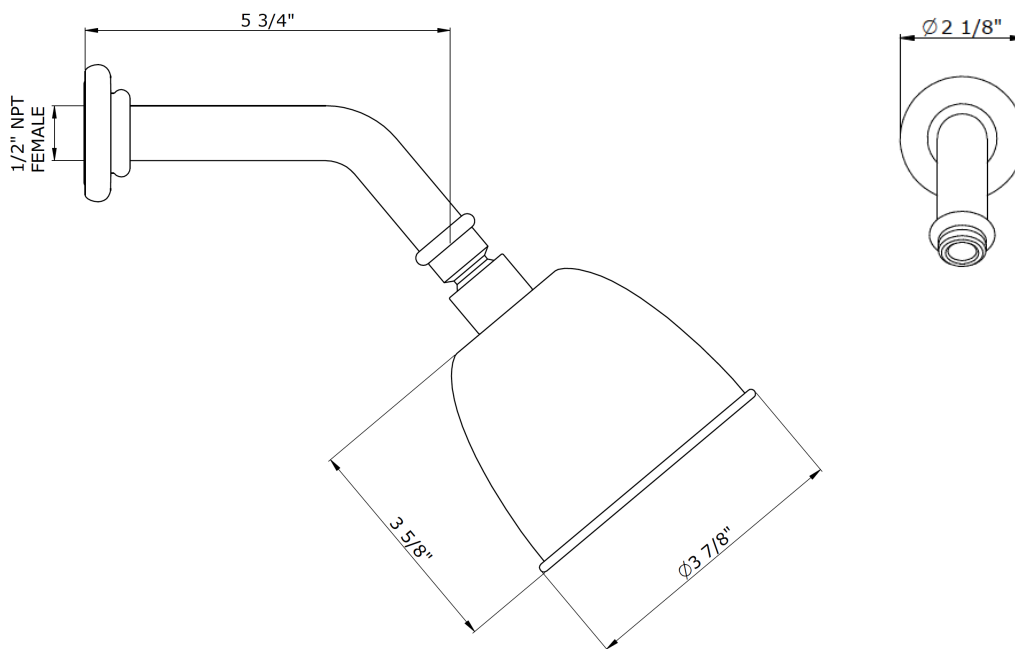

# ROCKWELL WALL MOUNTED SHOWER ARM AND ROSE - US

Rockwell wall mounted shower arm with 4" shower rose and swivel. It can either be in all metal or a Rockwell color: lilac/Bonbon, orange/Squash, black/Graphite/Ink, white/Snowdrop, grey/Seattle, green/Willow, blue/Powder, yellow/Sherbet, red/Lipstick and pale pink/Conch.  
Manufactured in England.

## Technical Details

Will be supplied with a 2 US gallon per minute regulator  
Diameter of showerhead: 3 7/8"  
Inlet Connection: 1/2" male NPT  
Swivel: Yes  
Primary material: Brass

## Product Notes

All dimensions are based on original specifications and are subject to change and variation.