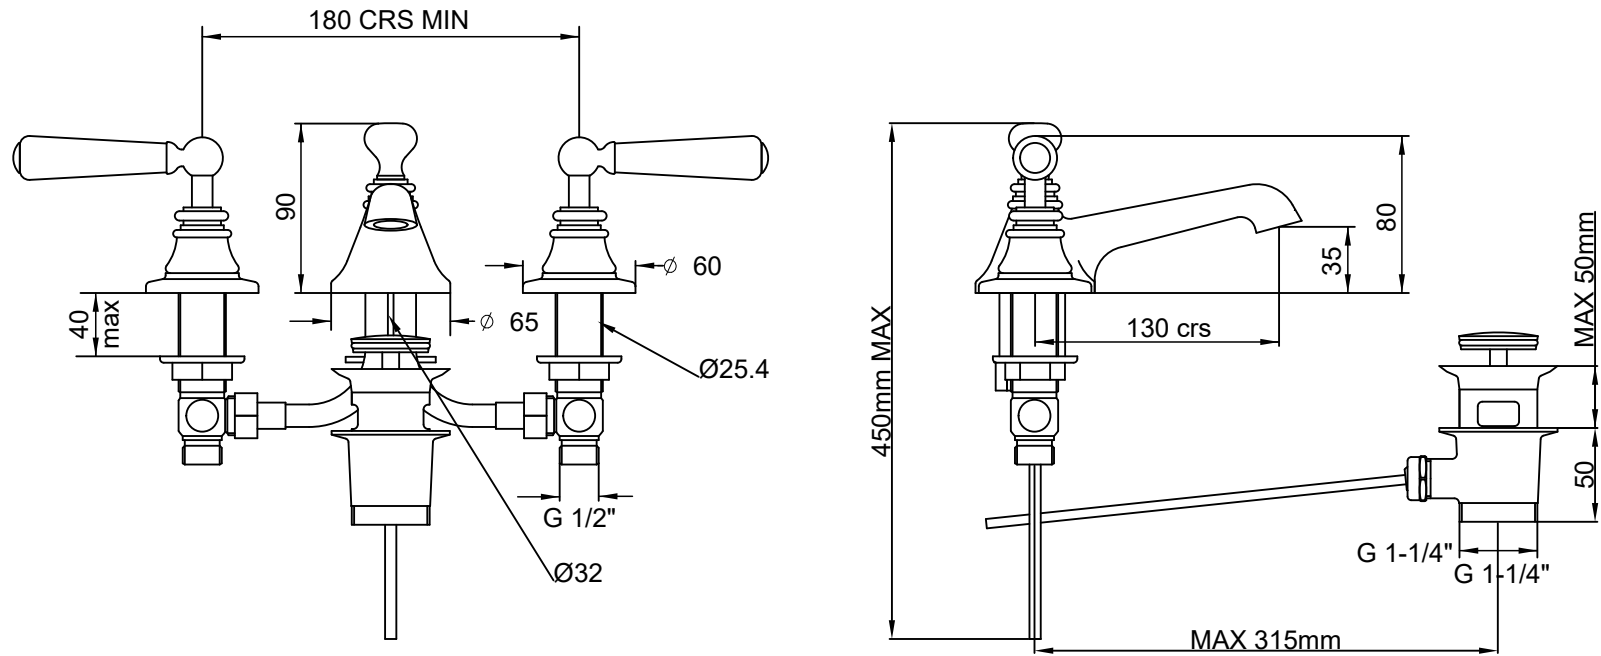

SOHO DECK MOUNTED BASIN MIXER WITH LOW SPOUT & LEVERS

PLEASE NOTE THE MEASUREMENTS GIVEN ARE A GUIDE ONLY.

UNLESS OTHERWISE SPECIFIED
DIMENSIONS ARE IN MILLIMETERS

THE
WATER/
MONOPOLY

+44 (0)20 7624 2636 - thewatermonopoly.com

3 Hole Low Spout - Lever