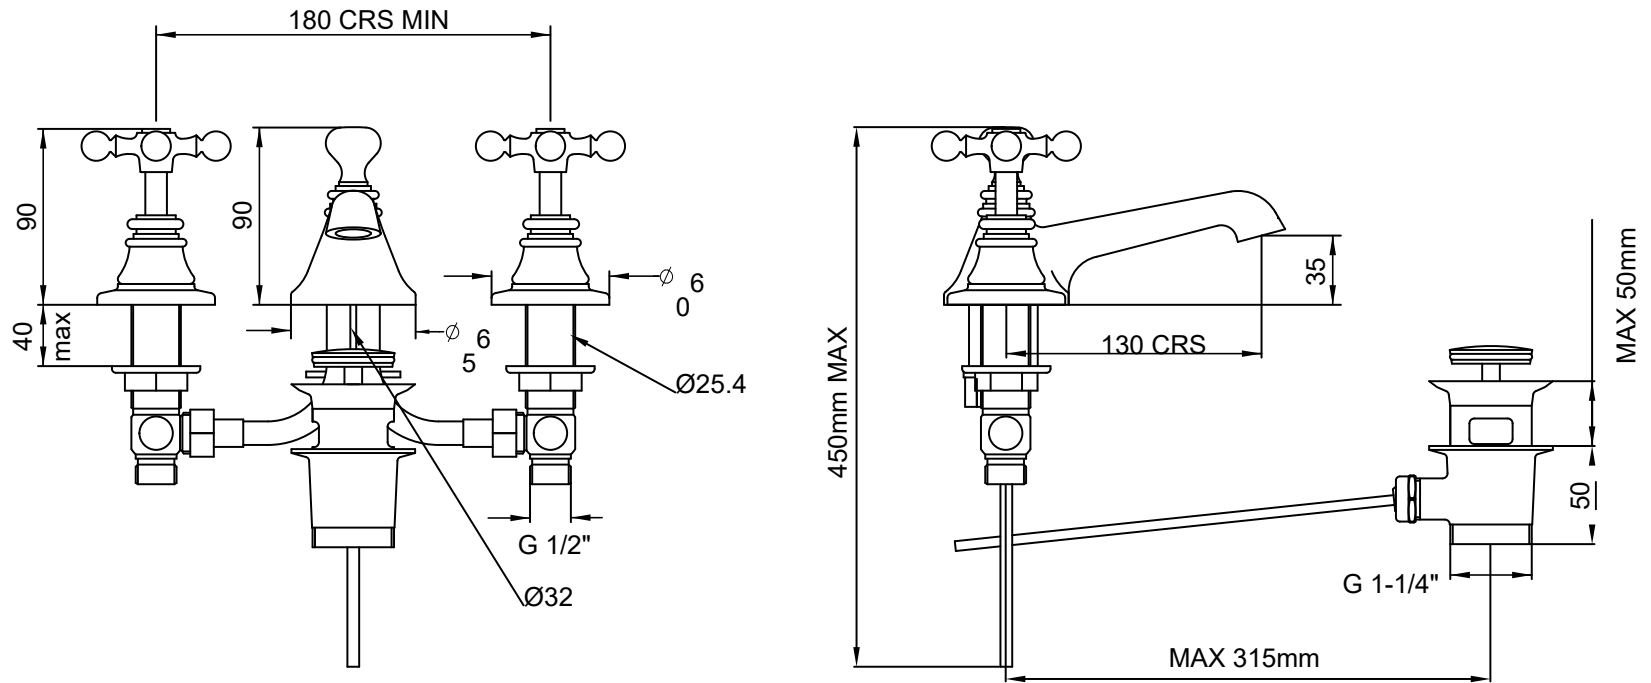

# SOHO DECK MOUNTED MIXER WITH LOW SPOUT & CROSSTOP

PLEASE NOTE THE MEASUREMENTS GIVEN ARE A GUIDE ONLY.

UNLESS OTHERWISE SPECIFIED  
DIMENSIONS ARE IN MILLIMETERS

THE  
WATER/  
MONOPOLY

+44 (0)20 7624 2636 - thewatermonopoly.com

3 Hole Low Spout - Xtop