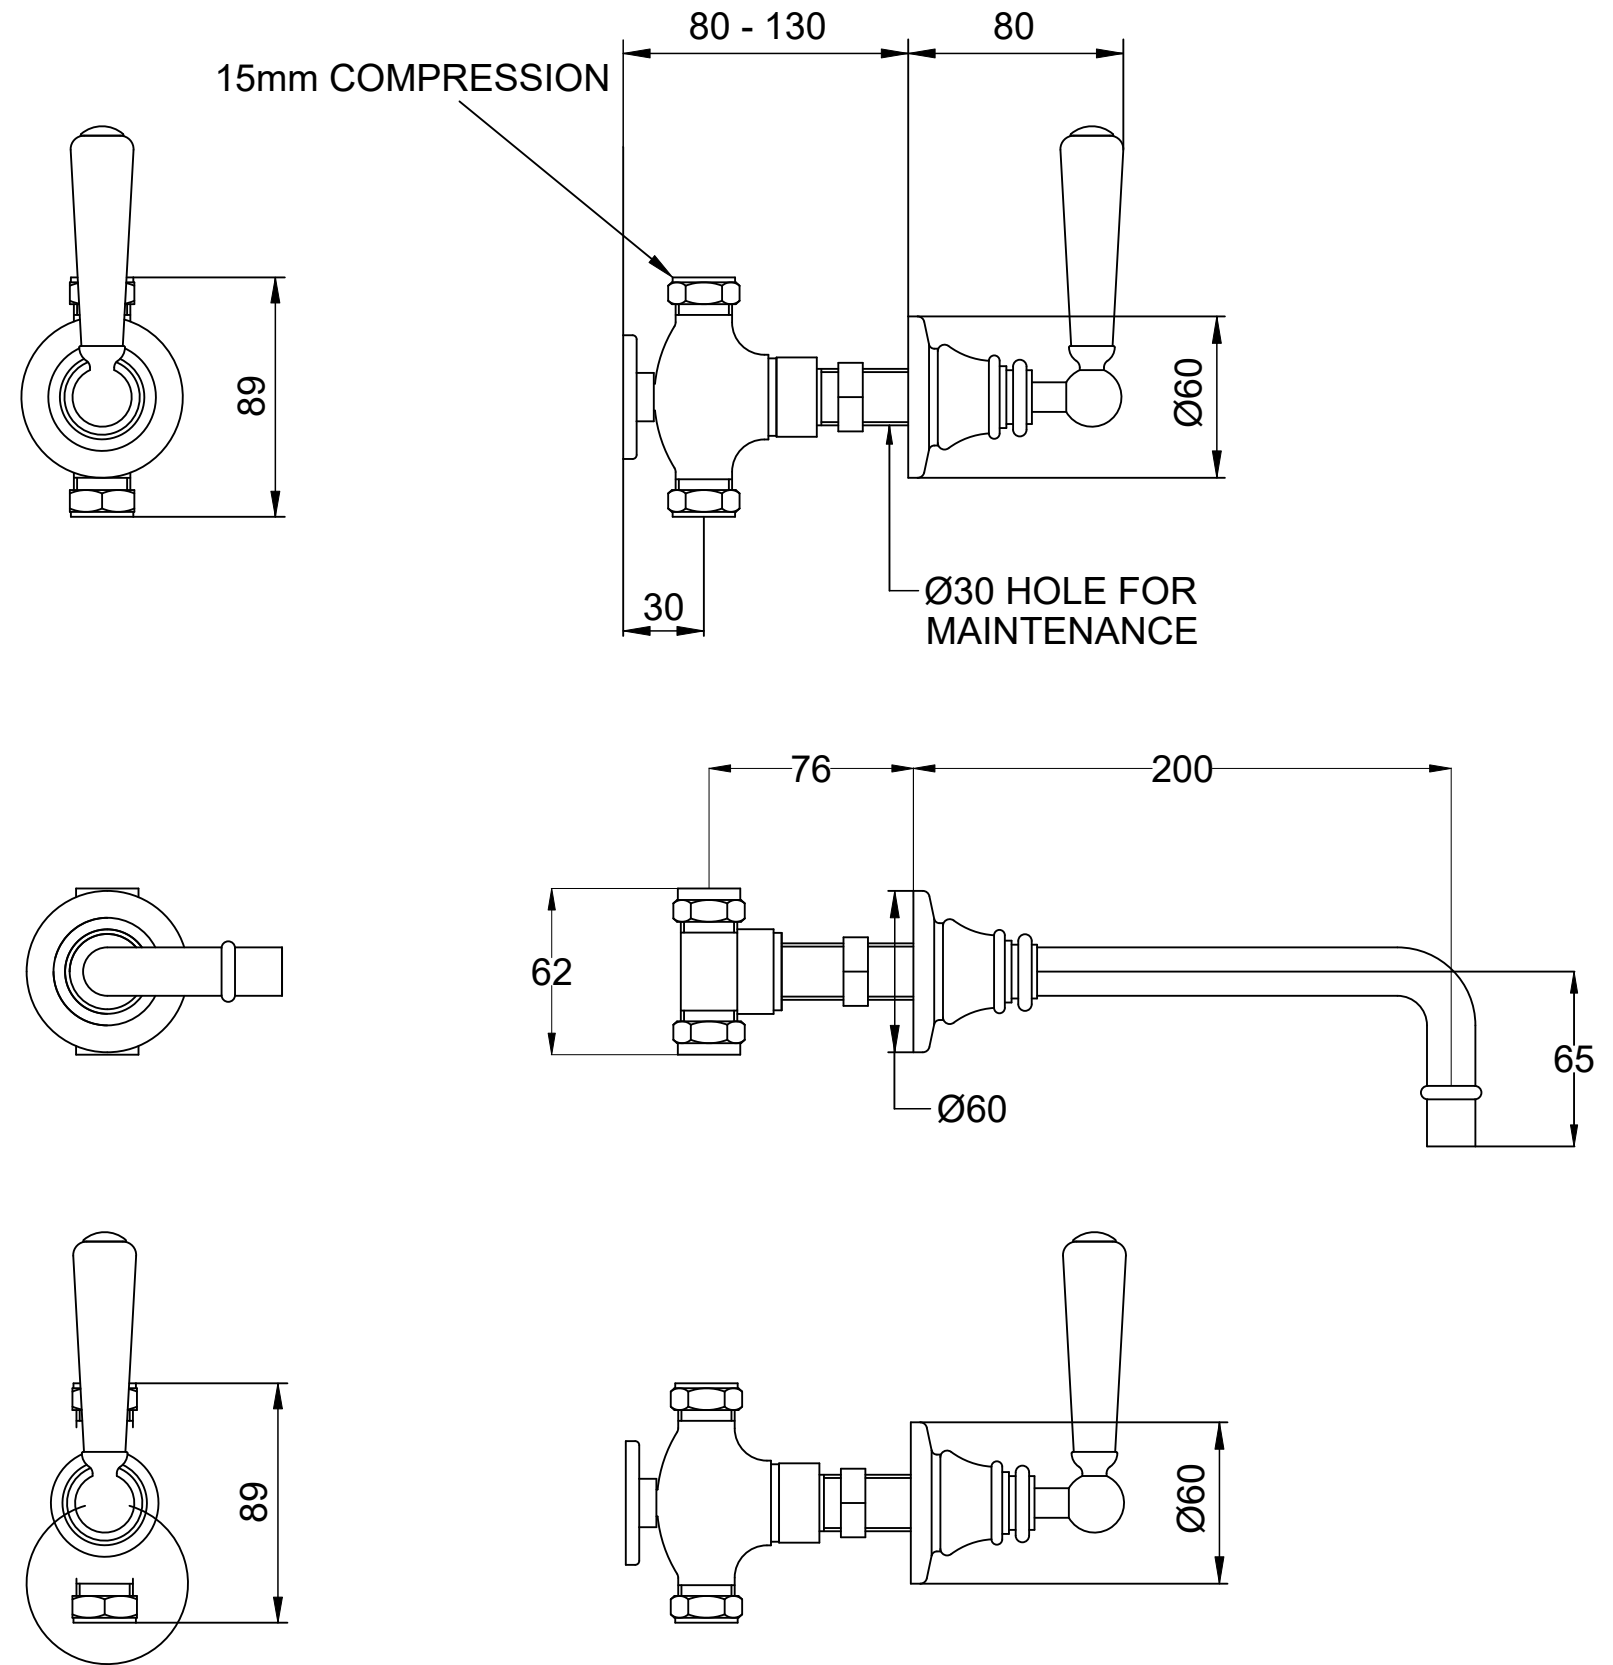

SOHO WALL MOUNTED BASIN MIXER WITH 200MM TUBULAR SPOUT & LEVERS

Soho wall mounted 3 hole basin mixer with tubular 200mm spout and crosshead valves. Also available with black, white, walnut or all metal lever handles.

PLEASE NOTE THE MEASUREMENTS GIVEN ARE A GUIDE ONLY.

UNLESS OTHERWISE SPECIFIED
DIMENSIONS ARE IN MILLIMETERS

THE
WATER/
MONOPOLY

+44 (0)20 7624 2636 - thewatermonopoly.com