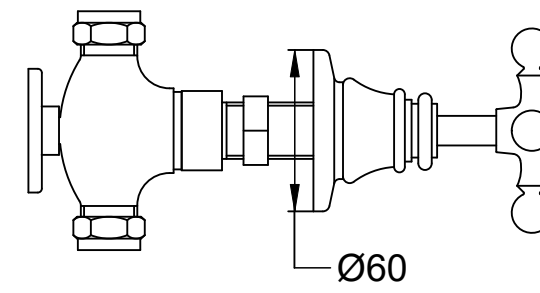

SOHO WALL MOUNTED BASIN MIXER WITH 200MM TUBULAR SPOUT & CROSSTOPS

Soho wall mounted 3 hole basin mixer with tubular 200mm spout and crosshead valves. Also available with black, white, walnut or all metal lever handles.

PLEASE NOTE THE MEASUREMENTS GIVEN ARE A GUIDE ONLY.

UNLESS OTHERWISE SPECIFIED
DIMENSIONS ARE IN MILLIMETERS