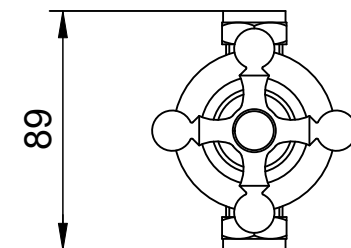

SOHO WALL MOUNTED BASIN MIXER WITH 200MM TUBULAR SPOUT & CROSSTOPS

Soho wall mounted 3 hole basin mixer with tubular 200mm spout and crosshead valves. Also available with black, white, walnut or all metal lever handles.

PLEASE NOTE THE MEASUREMENTS GIVEN ARE A GUIDE ONLY.

UNLESS OTHERWISE SPECIFIED
DIMENSIONS ARE IN MILLIMETERS