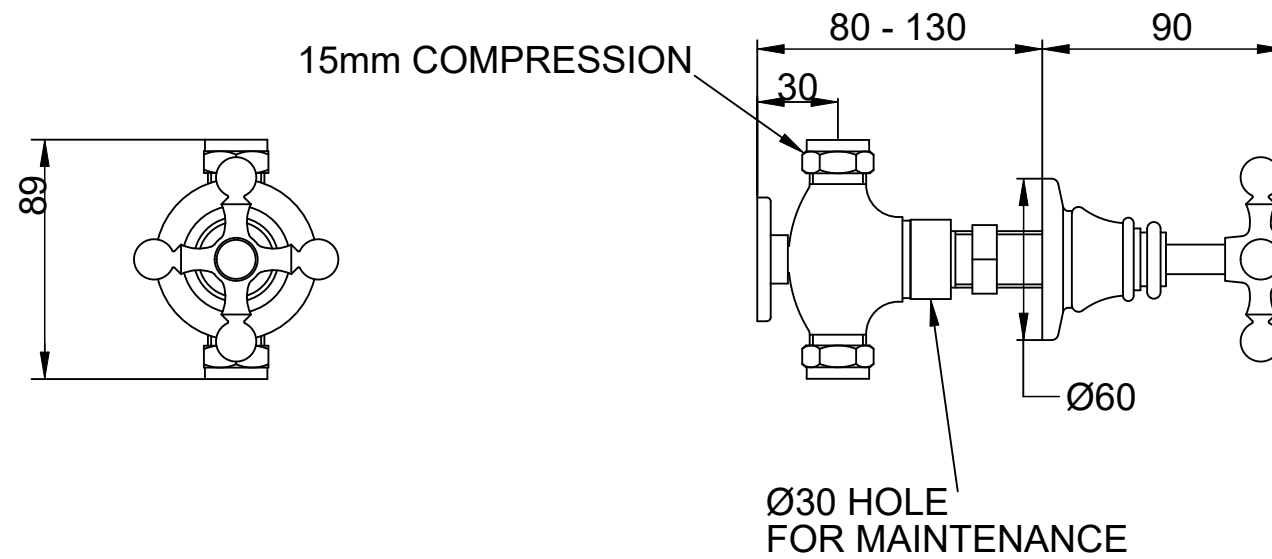

SOHO WALL MOUNTED BASIN MIXER WITH 200MM TUBULAR SPOUT & CROSSTOPS

Soho wall mounted 3 hole basin mixer with tubular 200mm spout and crosshead valves. Also available with black, white, walnut or all metal lever handles.

PLEASE NOTE THE MEASUREMENTS GIVEN ARE A GUIDE ONLY.

UNLESS OTHERWISE SPECIFIED
DIMENSIONS ARE IN MILLIMETERS