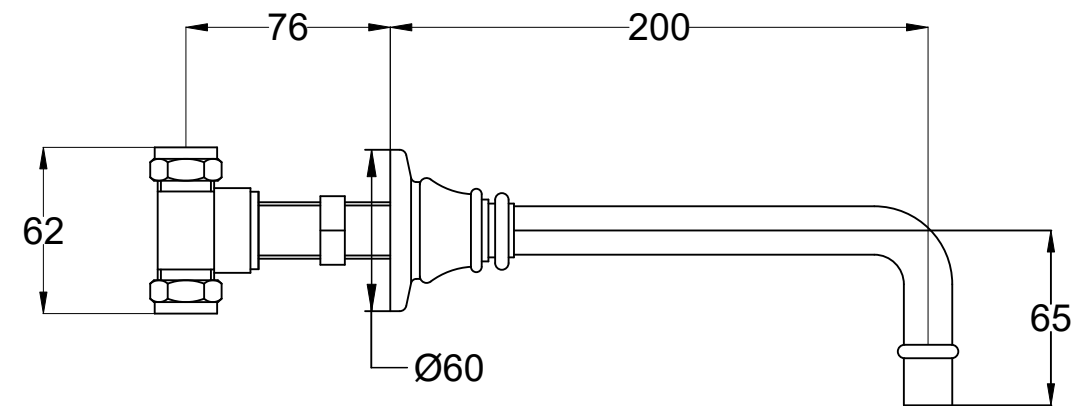

SOHO WALL MOUNTED BASIN MIXER WITH 200MM TUBULAR SPOUT & CROSSTOPS

Soho wall mounted 3 hole basin mixer with tubular 200mm spout and crosshead valves. Also available with black, white, walnut or all metal lever handles.

PLEASE NOTE THE MEASUREMENTS GIVEN ARE A GUIDE ONLY.

UNLESS OTHERWISE SPECIFIED
DIMENSIONS ARE IN MILLIMETERS