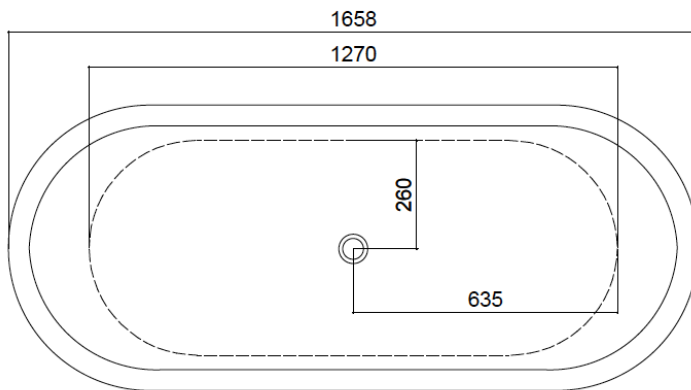

BATEAU BATH

The Bateau bath is a reproduction of a late 19th Century French double ended bath, cast in England from recycled brake discs. The image shows the bath with a painted exterior finish. It is also available with a patinated or polished & lacquered exterior finish.

Length: 1658mm / 65.5"

Width: 685mm / 27"

Height: 585 - 700mm / 23 - 27.5"

Capacity: 270 litres / 60 UK gallons / 71 US Gallons

Weight: 185kg / 407lb

Bateau Bath (dims in MM)	
O/A Length	1658
O/A Width	685
O/A Height	700
Int Length	1265 apr
Int Width	520 apr
Int Depth	545 apr

Waste: 1 1/2" BSP; Overflow: 28mm / 1 1/4" rubber reducer.

We only supply fittings above the floor. We do not supply the trap; the trap needs to go beneath the floor.

Dimensions are given in mm; they are a guide only and may vary from bath to bath.