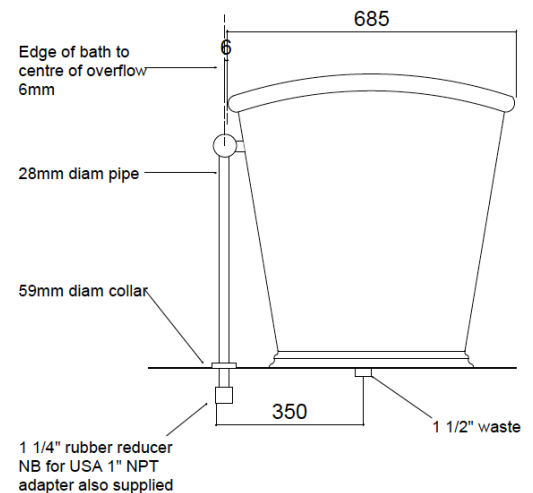

Length: 1658mm / 65.5"

Width: 685mm / 27"

Height: 585 - 700mm / 23 - 27.5"

Capacity: 270 litres / 60 UK gallons / 71 US Gallons

Weight: 185kg / 407lb

Bateau Bath (dims in MM)	
O/A Length	1658
O/A Width	685
O/A Height	700
Int Length	1265 apr
Int Width	520 apr
Int Depth	545 apr

Waste: 1 1/2" BSP; Overflow: 28mm / 1 1/4" rubber reducer.

We only supply fittings above the floor. We do not supply the trap; the trap needs to go beneath the floor.

Dimensions are given in mm; they are a guide only and may vary from bath to bath.