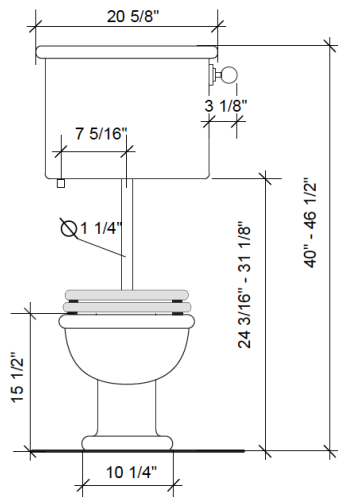

ROCKWELL LAVATORY PAN WITH LOW LEVEL CISTERN - USA

The Rockwell lavatory pan is shown here with a low level cistern, seat and flush handle in white/ Snowdrop. Other Rockwell colored ceramics available: green/Willow, blue/Powder and yellow/Sherbet. It can also be used with a close coupled or concealed cistern.

Produced in a traditional manner in England.

Side view

Front view

Cistern inlet pipe position diagram

supplied with a straight service valve

Side view with optional horizontal pan connector

Side view with optional vertical pan connector