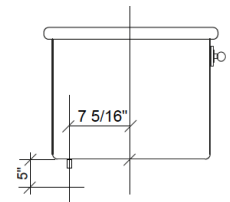

Produced in a traditional manner in England.

Side view

Front view

Cistern inlet pipe position diagram

supplied with a straight service valve

Side view with optional horizontal pan connector

Side view with optional vertical pan connector