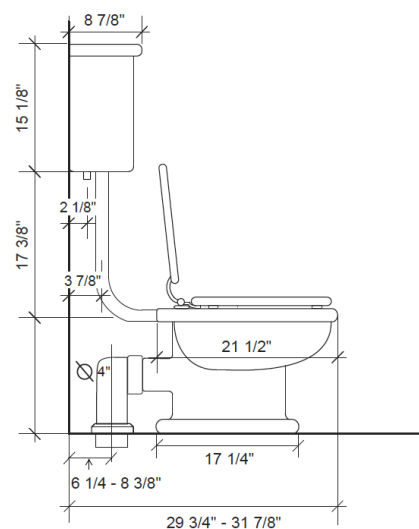

ROCKWELL LAVATORY PAN WITH LOW LEVEL CISTERN - USA

The Rockwell lavatory pan is shown here with a low level cistern, seat and flush handle in white/ Snowdrop. Other Rockwell colored ceramics available: green/Willow, blue/Powder and yellow/Sherbet. It can also be used with a close coupled or concealed cistern.

Produced in a traditional manner in England.

Side view

Front view

Cistern inlet pipe position diagram

supplied with a straight service valve

Side view with optional horizontal pan connector

Side view with optional vertical pan connector