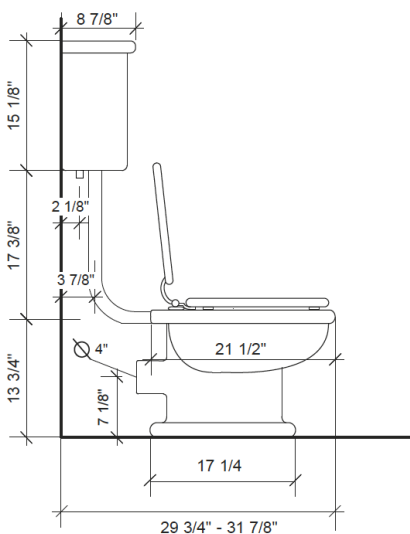

ROCKWELL LAVATORY PAN WITH LOW LEVEL CISTERN - USA

The Rockwell lavatory pan is shown here with a low level cistern, seat and flush handle in white/ Snowdrop. Other Rockwell colored ceramics available: green/Willow, blue/Powder and yellow/Sherbet. It can also be used with a close coupled or concealed cistern.

Produced in a traditional manner in England.

Side view

Front view

Cistern inlet pipe position diagram

supplied with a straight service valve

Side view with optional horizontal pan connector

Side view with optional vertical pan connector