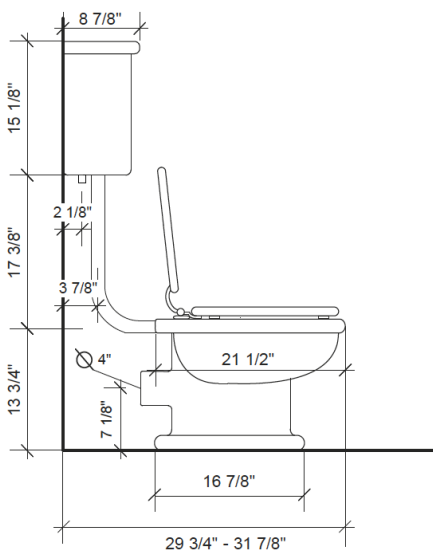

ROCKWELL LAVATORY PAN WITH LOW LEVEL CISTERN - USA

The Rockwell lavatory pan is shown here with a low level cistern, seat and flush handle in white/ Snowdrop. Other Rockwell colored ceramics available: green/Willow, blue/Powder and yellow/Sherbet. It can also be used with a close coupled or concealed cistern.

Produced in a traditional manner in England.

Side view

Front view

Cistern inlet pipe position diagram

supplied with a straight service valve

Side view with optional horizontal pan connector

Side view with optional vertical pan connector