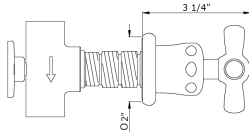

ROCKWELL WALL MOUNTED BATH TAPS WITH 21 mm TUBULAR SPOUT - USA

Rockwell wall mounted bath taps with tubular spout. Available in three spout lengths, 165mm, 21 mm or 25 mm, and with either all metal crossheads or coloured ceramic crossheads: lilac/Bonbon, orange/Squash, black/Graphite/Ink, white/Snowdrop, grey/Seattle, green/Willow, blue/Powder and yellow/Sherbet.

WM 9031-U
ROCKWELL
PAIR OF 3/4" WALL S/O VALVES X-TOP

Technical Details

THE
WATER/
MONOPOLY

10/14 Lonsdale Road, London, NW6 6RD
+44 (0)20 7624 2636 thewatermonopoly.com