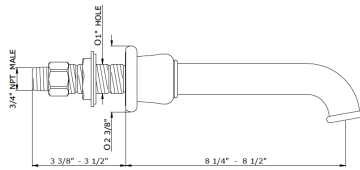

ROCKWELL WALL MOUNTED BATH TAPS WITH 21 mm TUBULAR SPOUT - USA

Rockwell wall mounted bath taps with tubular spout. Available in three spout lengths, 165mm, 21 mm or 25 mm, and with either all metal crossheads or coloured ceramic crossheads: lilac/Bonbon, orange/Squash, black/Graphite/Ink, white/Snowdrop, grey/Seattle, green/Willow, blue/Powder and yellow/Sherbet.

WM 9031-U
ROCKWELL
PAIR OF 3/4" WALL S/O VALVES X-TOP

Technical Details

THE
WATER/
MONOPOLY

10/14 Lonsdale Road, London, NW6 6RD
+44 (0)20 7624 2636 thewatermonopoly.com