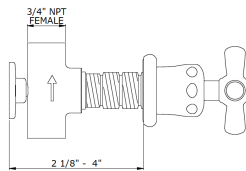

ROCKWELL WALL MOUNTED BATH TAPS WITH 21 mm TUBULAR SPOUT - USA

Rockwell wall mounted bath taps with tubular spout. Available in three spout lengths, 165mm, 21 mm or 25 mm, and with either all metal crossheads or coloured ceramic crossheads: lilac/Bonbon, orange/Squash, black/Graphite/Ink, white/Snowdrop, grey/Seattle, green/Willow, blue/Powder and yellow/Sherbet.

WM 9031-U
ROCKWELL
PAIR OF 3/4" WALL S/O VALVES X-TOP

Technical Details

THE
WATER/
MONOPOLY

10/14 Lonsdale Road, London, NW6 6RD
+44 (0)20 7624 2636 thewatermonopoly.com