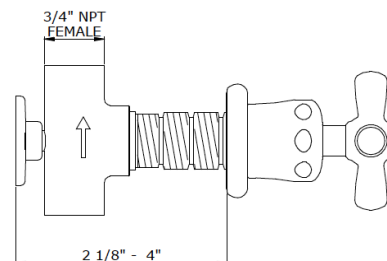

ROCKWELL WALL MOUNTED BATH TAPS WITH 9 3/4" TUBULAR SPOUT - US

Rockwell wall mounted bath taps with tubular spout. Available in three spout lengths, 6 1/2", 8 1/2" or 9 3/4", and with either all metal or Rockwell colored ceramic crossheads: lilac/Bonbon, orange/Squash, black/Graphite/Ink, white/Snowdrop, grey/Seattle, green/Willow, blue/Powder and yellow/Sherbet.

Technical Details

Valve rough-in depth maximum 4"
Valve rough-in depth minimum 2 1/8"
Primary material: Brass
Fittings hole diameter: 1 1/4"
Handle turn angle: 1/4 turn
Depth: 9 3/4"
Spout inlet connection size: 3/4"
Spout inlet connection type: male NPT
Valve inlet connection size: 3/4"
Valve inlet connection type: female NPT
Installation type: wall mounted
Number of handles: 2
Number of holes: 3
Spout swivel: No
Suggested application: Bath

Product Notes

All dimensions are based on original specifications and are subject to change and variation.

THE
WATER/
MONOPOLY

10/14 Lonsdale Road, London, NW6 6RD
+44 (0)20 7624 2636 thewatermonopoly.com