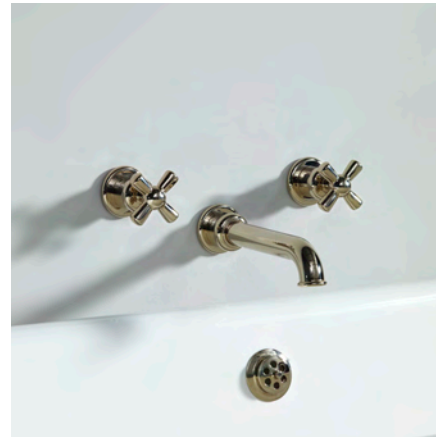

ROCKWELL WALL MOUNTED BATH TAPS WITH 9 3/4" TUBULAR SPOUT - US

Rockwell wall mounted bath taps with tubular spout. Available in three spout lengths, 6 1/2", 8 1/2" or 9 3/4", and with either all metal or Rockwell colored ceramic crossheads: lilac/Bonbon, orange/Squash, black/Graphite/Ink, white/Snowdrop, grey/Seattle, green/Willow, blue/Powder and yellow/Sherbet.

Technical Details

Valve rough-in depth maximum 4"
Valve rough-in depth minimum 2 1/8"
Primary material: Brass
Fittings hole diameter: 1 1/4"
Handle turn angle: 1/4 turn
Depth: 9 3/4"
Spout inlet connection size: 3/4"
Spout inlet connection type: male NPT
Valve inlet connection size: 3/4"
Valve inlet connection type: female NPT
Installation type: wall mounted
Number of handles: 2
Number of holes: 3
Spout swivel: No
Suggested application: Bath