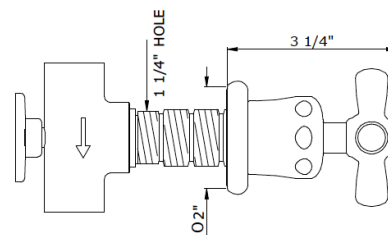

ROCKWELL WALL MOUNTED BATH TAPS WITH 9 3/4" TUBULAR SPOUT - US

Rockwell wall mounted bath taps with tubular spout. Available in three spout lengths, 6 1/2", 8 1/2" or 9 3/4", and with either all metal or Rockwell colored ceramic crossheads: lilac/Bonbon, orange/Squash, black/Graphite/Ink, white/Snowdrop, grey/Seattle, green/Willow, blue/Powder and yellow/Sherbet.

Technical Details

Valve rough-in depth maximum 4"
Valve rough-in depth minimum 2 1/8"
Primary material: Brass
Fittings hole diameter: 1 1/4"
Handle turn angle: 1/4 turn
Depth: 9 3/4"
Spout inlet connection size: 3/4"
Spout inlet connection type: male NPT
Valve inlet connection size: 3/4"
Valve inlet connection type: female NPT
Installation type: wall mounted
Number of handles: 2
Number of holes: 3
Spout swivel: No
Suggested application: Bath

Product Notes

All dimensions are based on original specifications and are subject to change and variation.

THE
WATER/
MONOPOLY

10/14 Lonsdale Road, London, NW6 6RD
+44 (0)20 7624 2636 thewatermonopoly.com