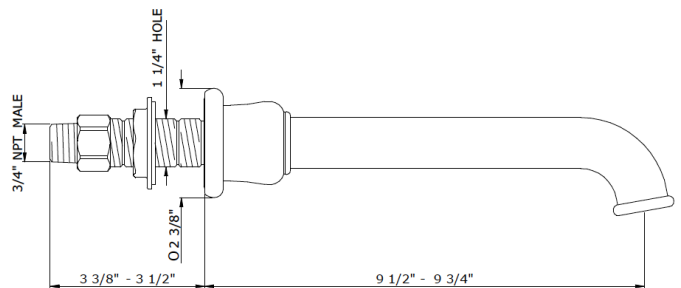

ROCKWELL WALL MOUNTED BATH TAPS WITH 9 3/4" TUBULAR SPOUT - US

Rockwell wall mounted bath taps with tubular spout. Available in three spout lengths, 6 1/2", 8 1/2" or 9 3/4", and with either all metal or Rockwell colored ceramic crossheads: lilac/Bonbon, orange/Squash, black/Graphite/Ink, white/Snowdrop, grey/Seattle, green/Willow, blue/Powder and yellow/Sherbet.

Technical Details

Valve rough-in depth maximum 4"
Valve rough-in depth minimum 2 1/8"
Primary material: Brass
Fittings hole diameter: 1 1/4"
Handle turn angle: 1/4 turn
Depth: 9 3/4"
Spout inlet connection size: 3/4"
Spout inlet connection type: male NPT
Valve inlet connection size: 3/4"
Valve inlet connection type: female NPT
Installation type: wall mounted
Number of handles: 2
Number of holes: 3
Spout swivel: No
Suggested application: Bath

Product Notes

All dimensions are based on original specifications and are subject to change and variation.

THE
WATER/
MONOPOLY

10/14 Lonsdale Road, London, NW6 6RD
+44 (0)20 7624 2636 thewatermonopoly.com