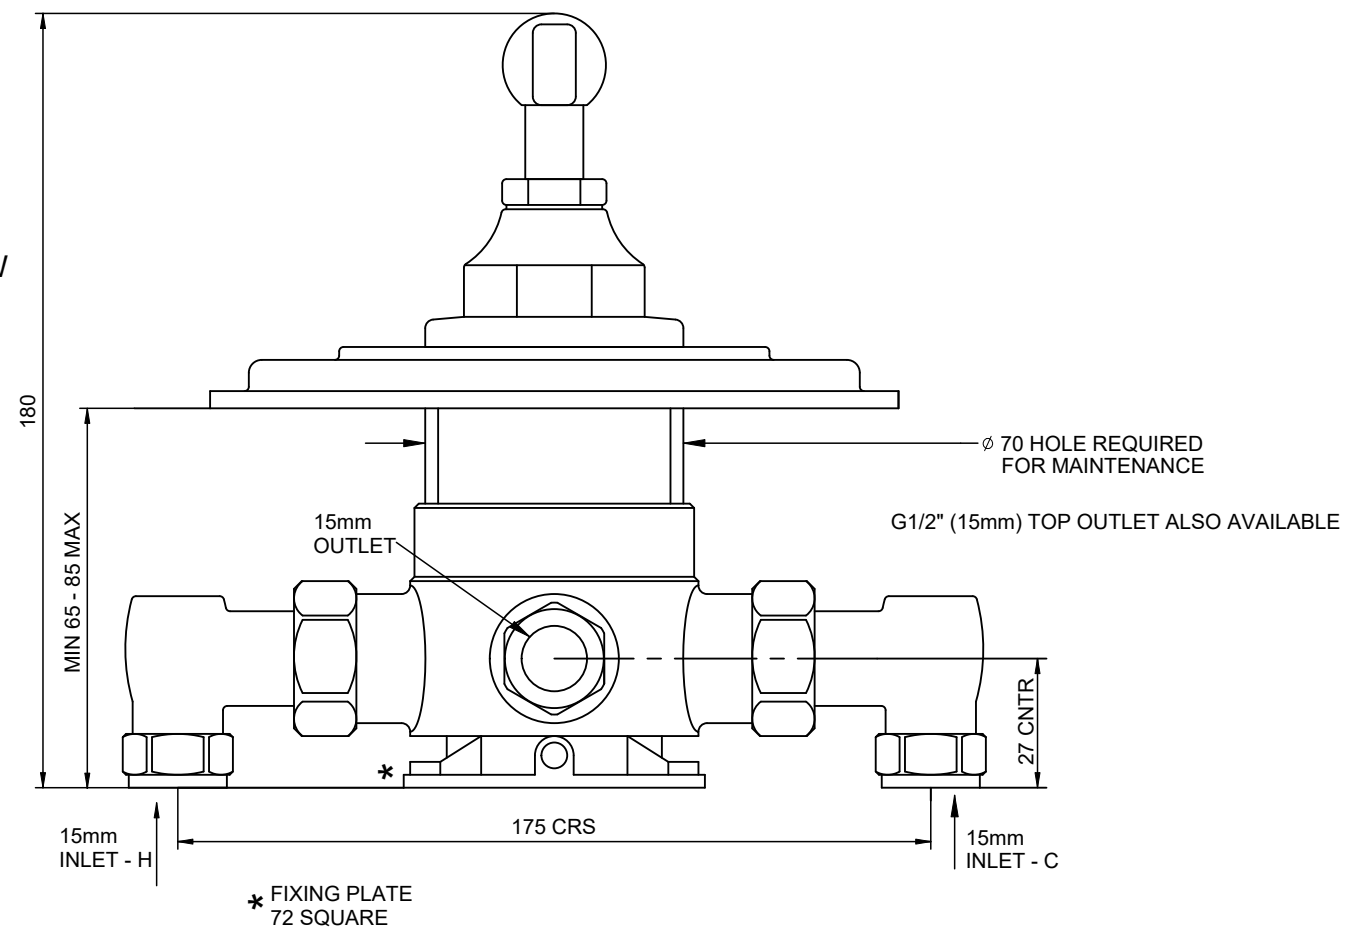

FRONT VIEW

BOTTOM VIEW

PLEASE NOTE THE MEASUREMENTS GIVEN ARE A GUIDE ONLY.

version 10.03.2021

UNLESS OTHERWISE SPECIFIED
DIMENSIONS ARE IN MILLIMETERS

BEN-1843ML - Concealed Thermostatic Mixer - Lever