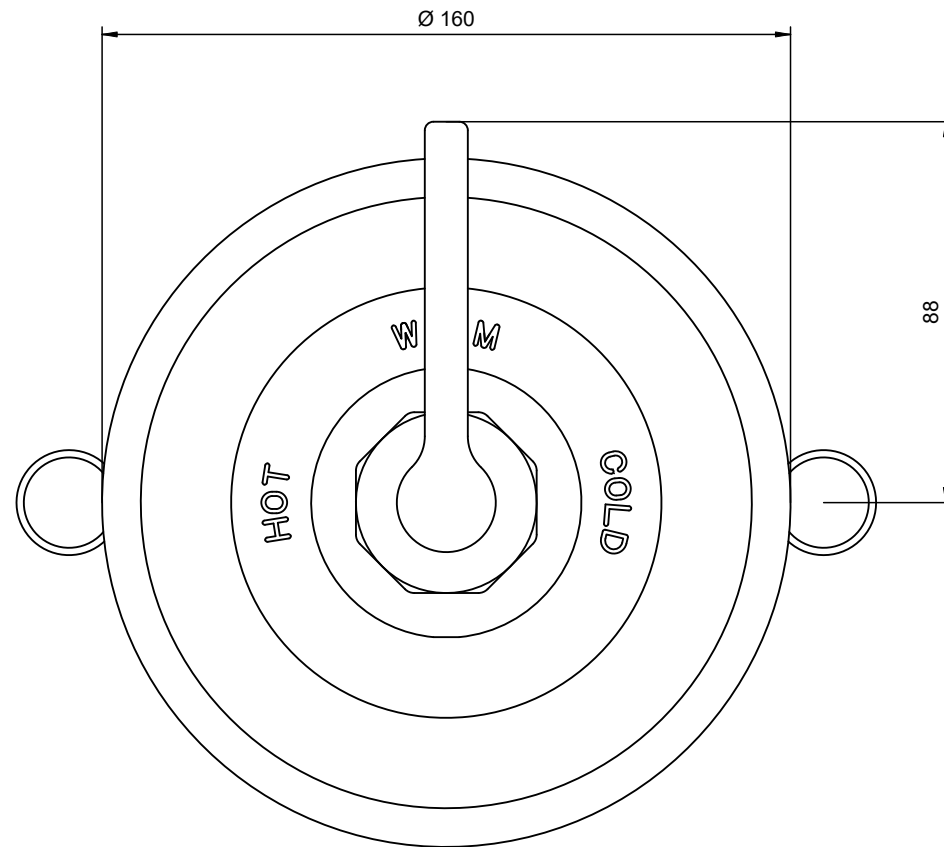

FRONT VIEW

BOTTOM VIEW

PLEASE NOTE THE MEASUREMENTS GIVEN ARE A GUIDE ONLY.

version 10.03.2021

UNLESS OTHERWISE SPECIFIED
DIMENSIONS ARE IN MILLIMETERS

BEN-1843ML - Concealed Thermostatic Mixer - Lever