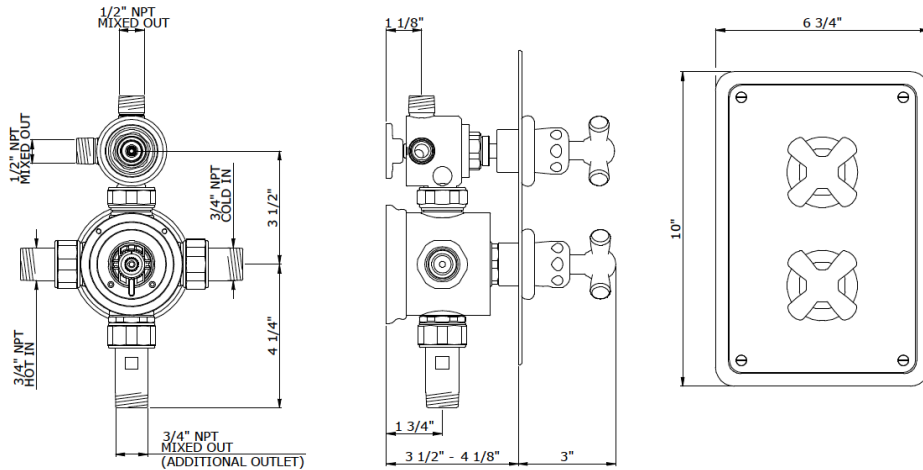

ROCKWELL WALL MOUNTED CONCEALED THERMOSTATIC CONTROL AND DIVERTER VALVE WITH OPTIONAL SECONDARY OUTLET FOR BATH SPOUT - US

Rockwell wall mounted thermostatic control and diverter valve with optional secondary outlet for bath spout, mounted on rectangular plate. The crossheads are available in either all metal or Rockwell colored ceramic: lilac/Bonbon, orange/Squash, black/Graphite/Ink, white/Snowdrop, grey/Seattle, green/Willow, blue/Powder and yellow/Sherbet. Manufactured in England.