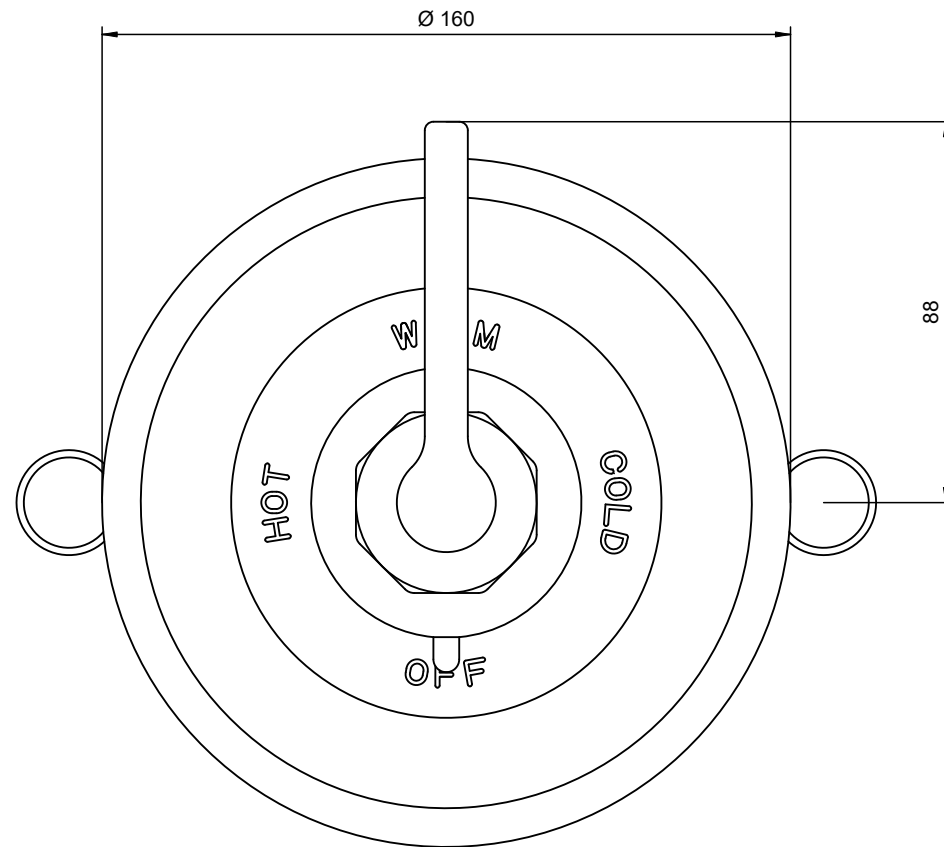

FRONT VIEW

BOTTOM VIEW

PLEASE NOTE THE MEASUREMENTS GIVEN ARE A GUIDE ONLY.

version 10.03.21

UNLESS OTHERWISE SPECIFIED  
DIMENSIONS ARE IN MILLIMETERS

**BEN-1843OML - Concealed Thermostatic Mixer - Lever**