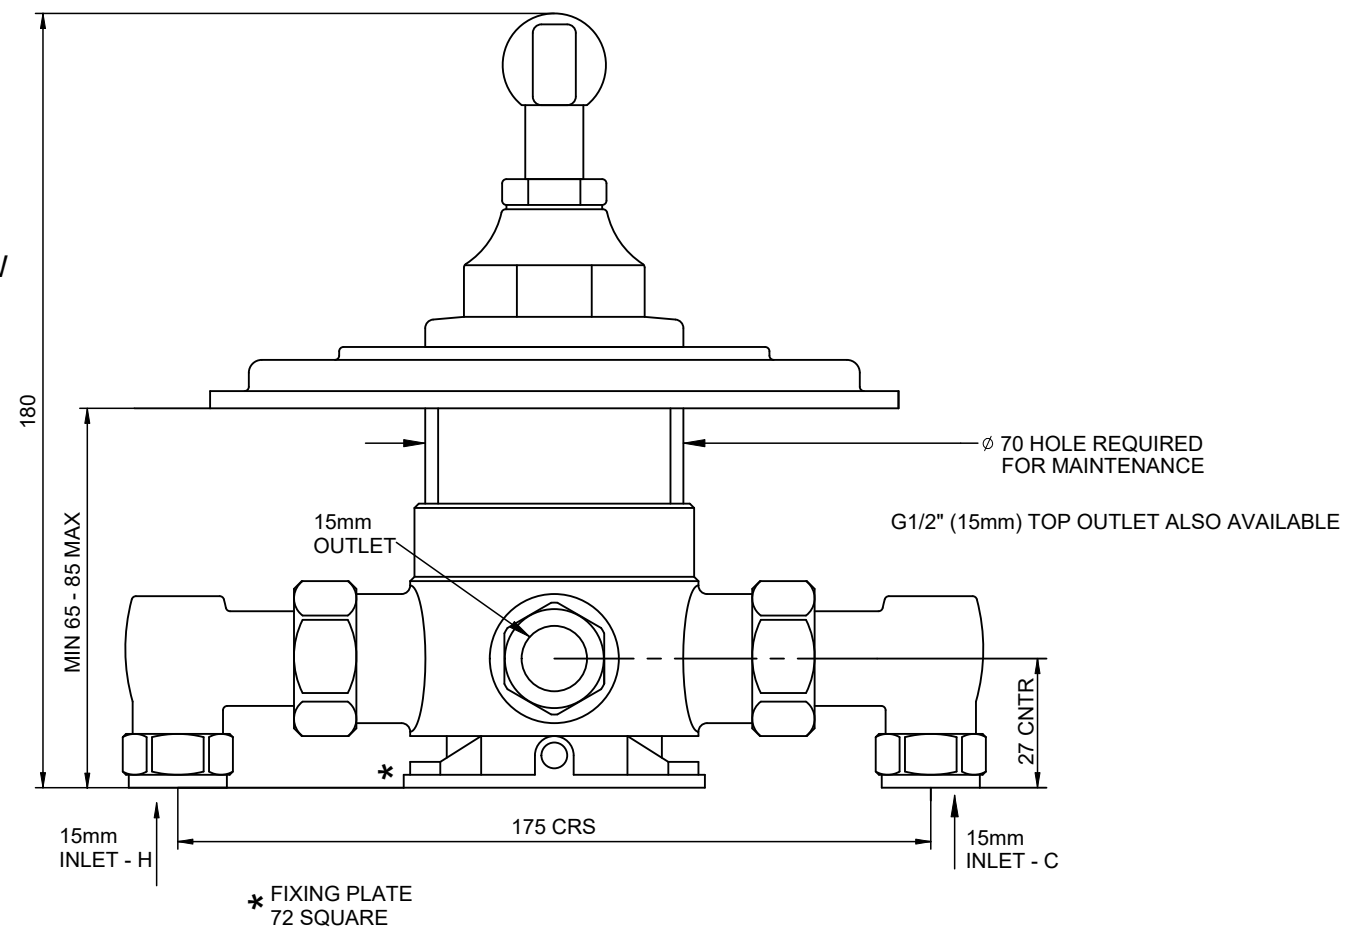

FRONT VIEW

BOTTOM VIEW

PLEASE NOTE THE MEASUREMENTS GIVEN ARE A GUIDE ONLY.

version 10.03.21

UNLESS OTHERWISE SPECIFIED  
DIMENSIONS ARE IN MILLIMETERS

**BEN-1843OML - Concealed Thermostatic Mixer - Lever**