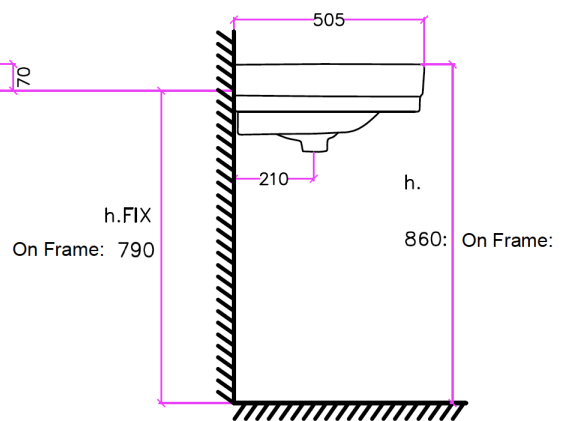

SOHO SMALL BASIN ON A FRAME

The Soho basin is a reproduction of a classic 1930's basin. The basin is seen here on a cube jointed nickel frame and is available with 0, 1, 2 or 3 tap holes.

Product Notes

Dimensions in mm.

Please note that ceramic has a dimensional tolerance of + / - 3%.

THE
WATER/
MONOPOLY

10/14 Lonsdale Road, London, NW6 6RD
+44 (0)20 7624 2636 thewatermonopoly.com

version 10.05.21