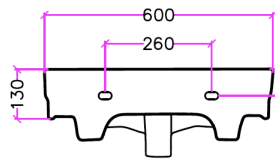

SOHO SMALL BASIN ON A FRAME

The Soho basin is a reproduction of a classic 1930's basin. The basin is seen here on a cube jointed nickel frame and is available with 0, 1, 2 or 3 tap holes.

Product Notes

Dimensions in mm.

Please note that ceramic has a dimensional tolerance of + / - 3%.

THE
WATER/
MONOPOLY

10/14 Lonsdale Road, London, NW6 6RD
+44 (0)20 7624 2636 thewatermonopoly.com

version 10.05.21