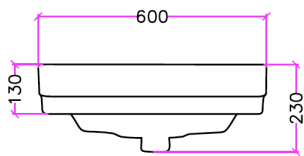

SOHO SMALL BASIN ON A FRAME

The Soho basin is a reproduction of a classic 1930's basin. The basin is seen here on a cube jointed nickel frame and is available with 0, 1, 2 or 3 tap holes.

Product Notes

Dimensions in mm.

Please note that ceramic has a dimensional tolerance of + / - 3%.

THE
WATER/
MONOPOLY

10/14 Lonsdale Road, London, NW6 6RD
+44 (0)20 7624 2636 thewatermonopoly.com

version 10.05.21