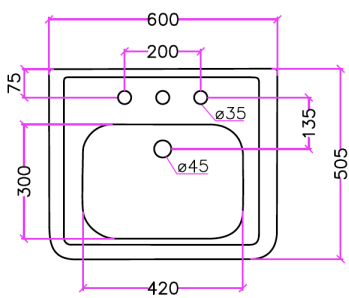

SOHO SMALL BASIN ON A FRAME

The Soho basin is a reproduction of a classic 1930's basin. The basin is seen here on a cube jointed nickel frame and is available with 0, 1, 2 or 3 tap holes.

Product Notes

Dimensions in mm.

Please note that ceramic has a dimensional tolerance of + / - 3%.

THE
WATER/
MONOPOLY

10/14 Lonsdale Road, London, NW6 6RD
+44 (0)20 7624 2636 thewatermonopoly.com

version 10.05.21