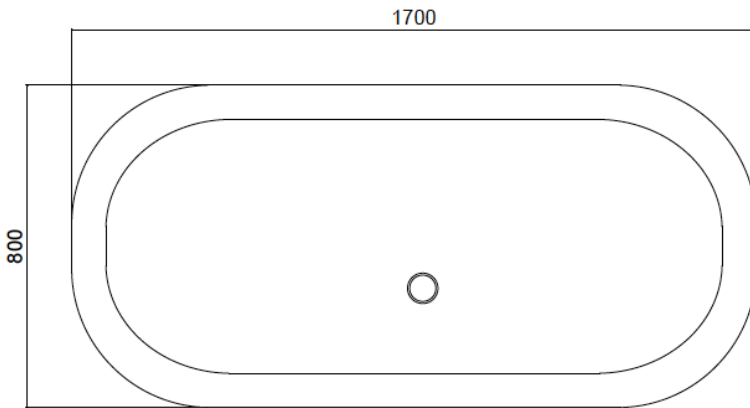

ROCKWELL BATH – WITH FEET

The Rockwell bath is a reproduction of an antique bath with a modern twist, equally at home in a traditional or contemporary setting. It is manufactured in England from Vitrite™, a stone and mineral composite that replicates the look and feel of the original bath but without the weight.

Length: 1700mm / 67"

Width: 800mm / 31.5"

Height: 693mm / 27"

Capacity: 265 litres / 58 UK gallons / 70 US Gallons

Dry weight: 80kg / 176lb

Rockwell Bath - with feet (dims in mm)	
O/A Length	1700
O/A Width	800
O/A Height	693
Int Length	1480 apr
Int Width	620 apr
Int Depth	500 apr

Waste: 1 1/2"; Overflow: 28mm into 42mm waste pipe - outlet is 1 1/2" BSP.

We only supply fittings above the floor. We do not supply the trap; the trap needs to go beneath the floor.

Dimensions are given in mm, they are a guide only and may vary from bath to bath.