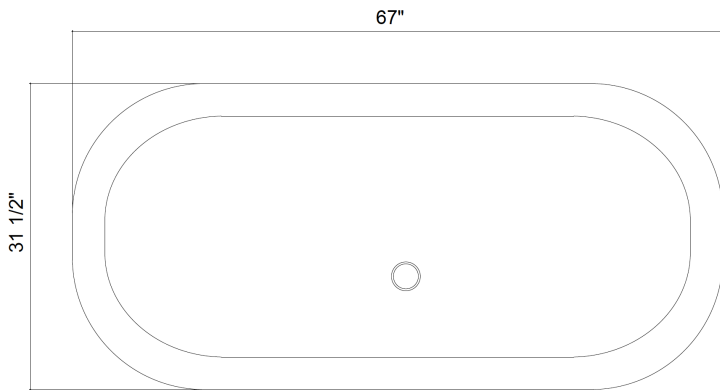

# ROCKWELL BATH WITH FEET - US

The Rockwell bath is a reproduction of an antique bath with a modern twist, equally at home in a traditional or contemporary setting. It is manufactured in England from Vitrite™, a stone and mineral composite that replicates the look and feel of the original bath but without the weight.

Length: 67"

Width: 31 1/2"

Height: 27 1/4"

Capacity: 70 US Gallons

Dry weight: 176lb

**Rockwell bath with feet  
(dims in inches)**

O/A Length	67"
O/A Width	31 1/2"
O/A Height	27 1/4"
Int Length	58 1/4" apr
Int Width	24 7/16" apr
Int Depth	19 11/16" apr

Waste: 1 1/2"; Overflow: 28mm into 42mm waste pipe - outlet is UK 1 1/2" BSP - USA 1 1/2" IPS .

We only supply fittings above the floor. We do not supply the trap; the trap needs to go beneath the floor. Dimensions are given in inches, they are a guide only and may vary from bath to bath. The pipe into the floor can be trimmed to suit.