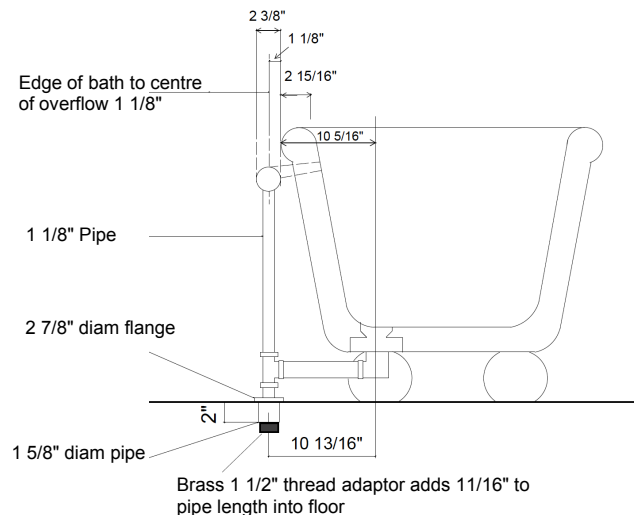

Length: 67"

Width: 31 1/2"

Height: 27 1/4"

Capacity: 70 US Gallons

Dry weight: 176lb

**Rockwell bath with feet  
(dims in inches)**

O/A Length	67"
O/A Width	31 1/2"
O/A Height	27 1/4"
Int Length	58 1/4" apr
Int Width	24 7/16" apr
Int Depth	19 11/16" apr

Waste: 1 1/2"; Overflow: 28mm into 42mm waste pipe - outlet is UK 1 1/2" BSP - USA 1 1/2" IPS .

We only supply fittings above the floor. We do not supply the trap; the trap needs to go beneath the floor. Dimensions are given in inches, they are a guide only and may vary from bath to bath. The pipe into the floor can be trimmed to suit.