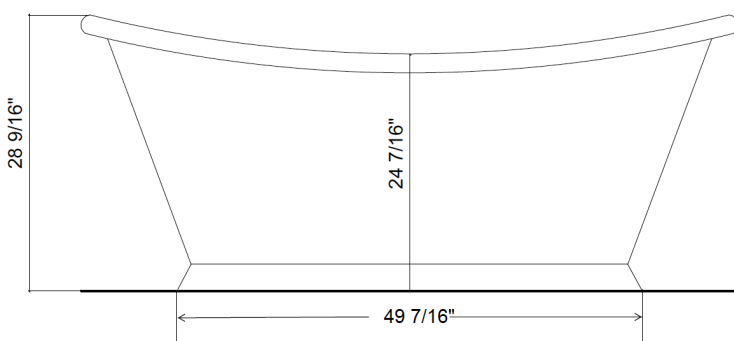

MARTHA BATH - US

The Martha bath is a reproduction of a late 19th Century French double ended bath. Hand made and finished. The image shows a painted exterior and tinned interior.

Length: 68 1/8"

Width: 27 9/16"

Height: 28 9/16"

Capacity: 74 US Gallons

Dry weight: Approximately 110lb

Martha Copper Bath	
O/A Length	68 1/8"
O/A Width	27 9/16"
O/A Height	28 9/16"
Int Length	49 3/16"
Int Width	24"
Int Depth	19 11/16"

Measurements shown are for guidelines only
(All dims shown in inches)

Waste: 1 1/2" BSP // 1 1/2" IPS; Overflow: 28mm / 1 1/4" rubber reducer.

We only supply fittings above the floor. We do not supply the trap; the trap needs to go beneath the floor. Dimensions are given in inches, they are a guide only and may vary from bath to bath.