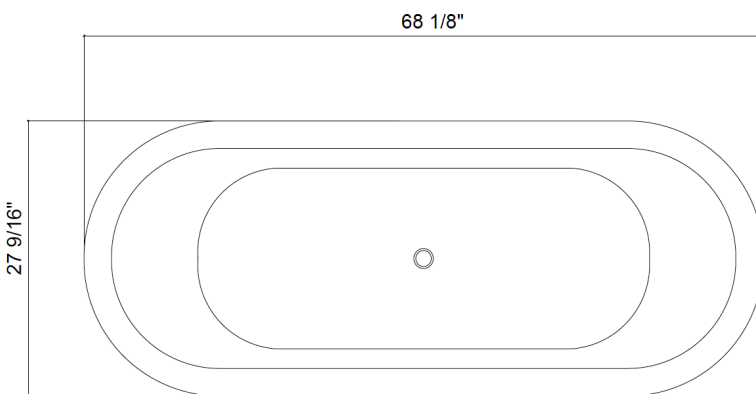

MARTHA BATH - US

The Martha bath is a reproduction of a late 19th Century French double ended bath. Hand made and finished. The image shows a painted exterior and tinned interior.

Length: 68 1/8"

Width: 27 9/16"

Height: 28 9/16"

Capacity: 74 US Gallons

Dry weight: Approximately 110lb

Martha Copper Bath	
O/A Length	68 1/8"
O/A Width	27 9/16"
O/A Height	28 9/16"
Int Length	49 3/16"
Int Width	24"
Int Depth	19 11/16"

Measurements shown are for guidelines only
(All dims shown in inches)

Waste: 1 1/2" BSP // 1 1/2" IPS; Overflow: 28mm / 1 1/4" rubber reducer.

We only supply fittings above the floor. We do not supply the trap; the trap needs to go beneath the floor. Dimensions are given in inches, they are a guide only and may vary from bath to bath.