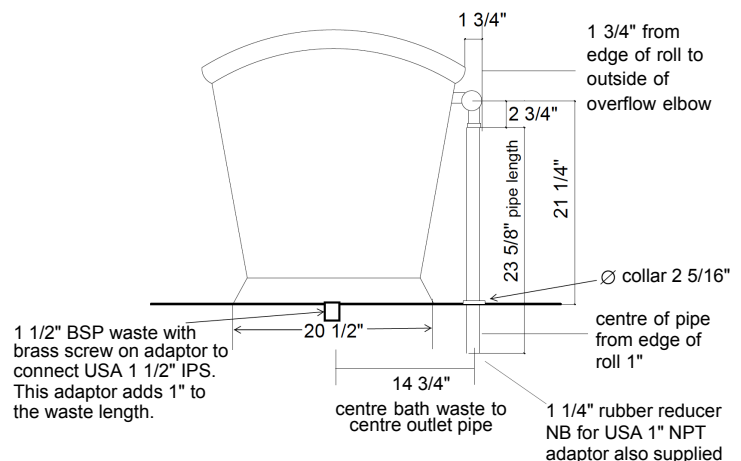

MARTHA BATH - US

The Martha bath is a reproduction of a late 19th Century French double ended bath. Hand made and finished. The image shows a painted exterior and tinned interior.

Length: 68 1/8"

Width: 27 9/16"

Height: 28 9/16"

Capacity: 74 US Gallons

Dry weight: Approximately 110lb

Martha Copper Bath	
O/A Length	68 1/8"
O/A Width	27 9/16"
O/A Height	28 9/16"
Int Length	49 3/16"
Int Width	24"
Int Depth	19 11/16"

Measurements shown are for guidelines only
(All dims shown in inches)

Waste: 1 1/2" BSP // 1 1/2" IPS; Overflow: 28mm / 1 1/4" rubber reducer.

We only supply fittings above the floor. We do not supply the trap; the trap needs to go beneath the floor. Dimensions are given in inches, they are a guide only and may vary from bath to bath.