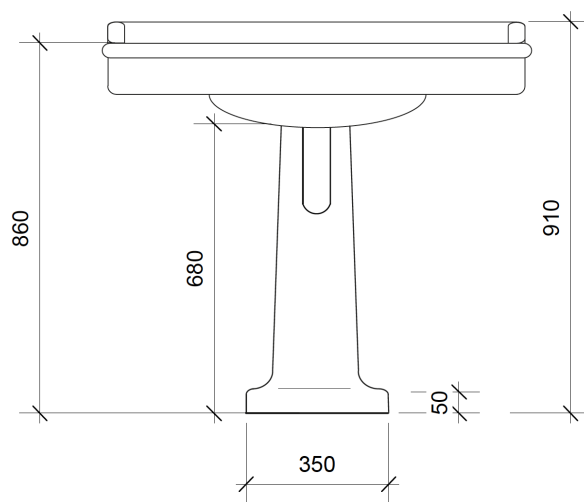

LARGE PARIS BASIN ON PEDESTAL

The Paris basin is a reproduction of a classic bow fronted 1920's basin. Seen here on a pedestal, it can also be mounted on a frame and comes in small, medium and large sizes. Available with one, two, three or no tap holes.

Material: Vitreous China

THE
WATER/
MONOPOLY

10/14 Lonsdale Road, London, NW6 6RD
4 (0)20 7624 2636 thewatermonopoly.com

V: 20.08.21