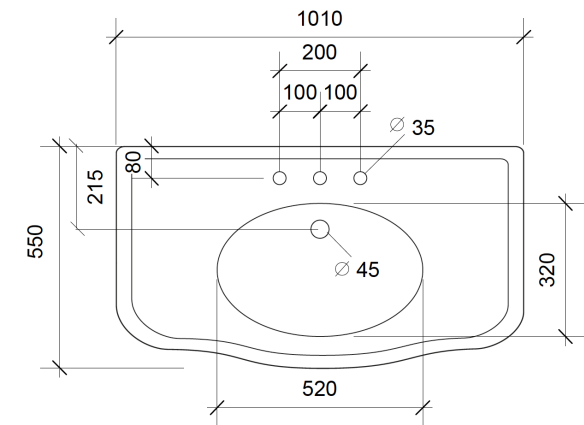

LARGE PARIS BASIN ON PEDESTAL

The Paris basin is a reproduction of a classic bow fronted 1920's basin. Seen here on a pedestal, it can also be mounted on a frame and comes in small, medium and large sizes. Available with one, two, three or no tap holes.

Material: Vitreous China

THE
WATER/
MONOPOLY

10/14 Lonsdale Road, London, NW6 6RD
4 (0)20 7624 2636 thewatermonopoly.com

V: 20.08.21