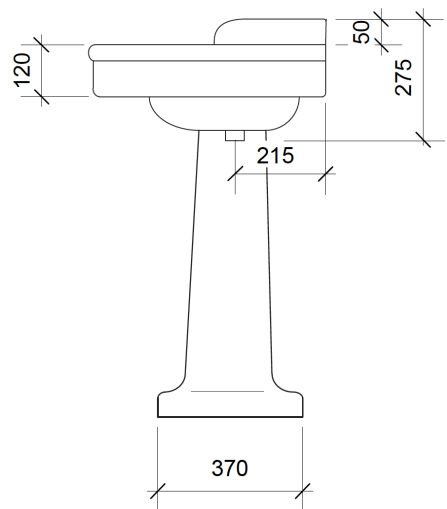

LARGE PARIS BASIN ON PEDESTAL

The Paris basin is a reproduction of a classic bow fronted 1920's basin. Seen here on a pedestal, it can also be mounted on a frame and comes in small, medium and large sizes. Available with one, two, three or no tap holes.

Material: Vitreous China

THE
WATER/
MONOPOLY

10/14 Lonsdale Road, London, NW6 6RD
4 (0)20 7624 2636 thewatermonopoly.com

V: 20.08.21