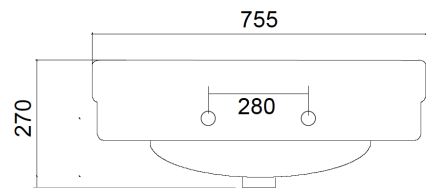

MEDIUM PARIS BASIN ON FRAME

This is a reproduction of a French bow fronted single basin, made in the 1920's, mounted on a polished nickel frame. It is also available on a pedestal or wall mounted brackets. Available in three sizes and with a choice of either one, two, three or no tap holes.