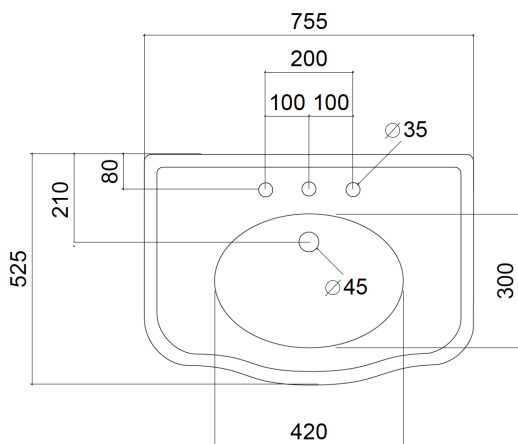

MEDIUM PARIS BASIN ON FRAME

This is a reproduction of a French bow fronted single basin, made in the 1920's, mounted on a polished nickel frame. It is also available on a pedestal or wall mounted brackets. Available in three sizes and with a choice of either one, two, three or no tap holes.

THE
WATER/
MONOPOLY

10/14 Lonsdale Road, London, NW6 6RD
+44 (0)20 7624 2636 thewatermonopoly.com

version 24.11.2021