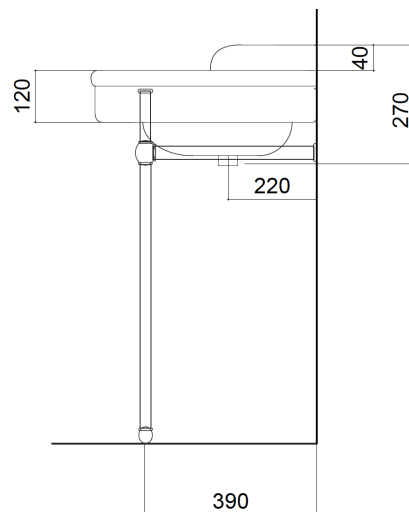

MEDIUM PARIS BASIN ON FRAME

This is a reproduction of a French bow fronted single basin, made in the 1920's, mounted on a polished nickel frame. It is also available on a pedestal or wall mounted brackets. Available in three sizes and with a choice of either one, two, three or no tap holes.