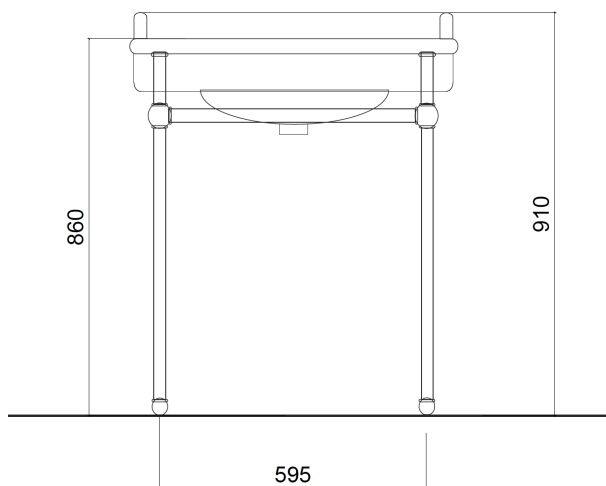

MEDIUM PARIS BASIN ON FRAME

This is a reproduction of a French bow fronted single basin, made in the 1920's, mounted on a polished nickel frame. It is also available on a pedestal or wall mounted brackets. Available in three sizes and with a choice of either one, two, three or no tap holes.