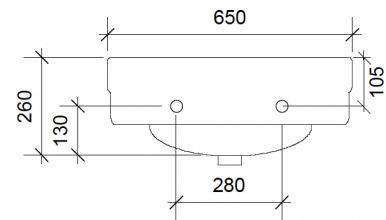

SMALL PARIS BASIN ON FRAME

This is a reproduction of a French bow fronted single basin, made in the 1920's, mounted on a polished nickel frame. It is also available on a pedestal or wall mounted brackets. Available in three sizes.