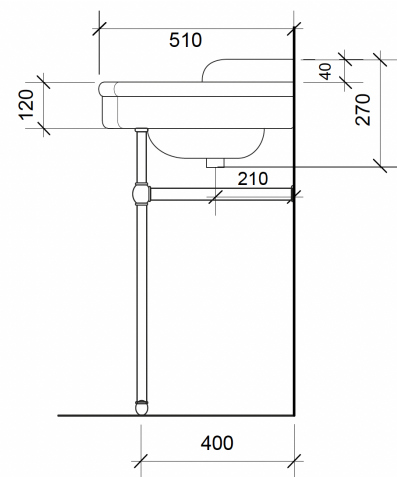

SMALL PARIS BASIN ON FRAME

This is a reproduction of a French bow fronted single basin, made in the 1920's, mounted on a polished nickel frame. It is also available on a pedestal or wall mounted brackets. Available in three sizes.