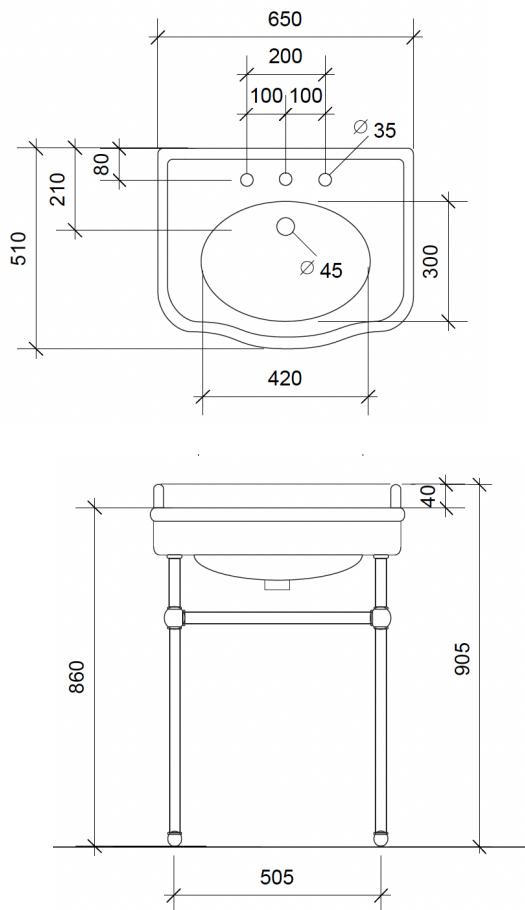

SMALL PARIS BASIN ON FRAME

This is a reproduction of a French bow fronted single basin, made in the 1920's, mounted on a polished nickel frame. It is also available on a pedestal or wall mounted brackets. Available in three sizes.