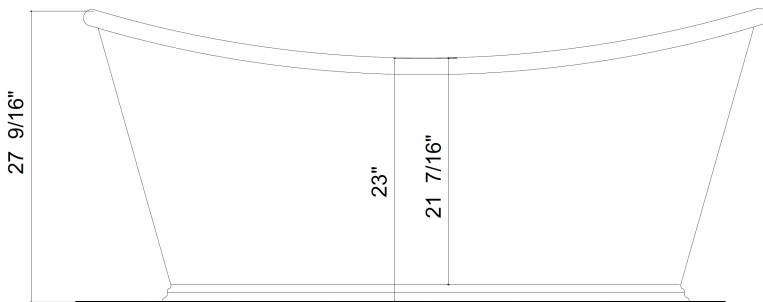

BATEAU BATH - US

The Bateau bath is a reproduction of a late 19th Century French double ended bath, cast in England from recycled brake discs. The image shows the bath with a painted exterior finish. It is also available with a patinated or polished & lacquered exterior finish.

Length: 65 1/4"
 Width: 27"
 Height: 23" - 27 9/16"
 Capacity: 71 US Gallons
 Dry weight: 407lb

Bateau Bath	
O/A Length	65 1/4"
O/A Width	27"
O/A Height	27 9/16"
Int Length	50" apr
Int Width	20 1/2" apr
Int Depth	21 7/16" apr
Measurements shown are for guidelines only (All dims shown in inches)	

Waste: 1 1/2" BSP // 1 1/2" IPS; Overflow: 28mm / 1 1/4" rubber reducer.

We only supply fittings above the floor. We do not supply the trap; the trap needs to go beneath the floor. Dimensions are given in inches; they are a guide only and may vary from bath to bath.