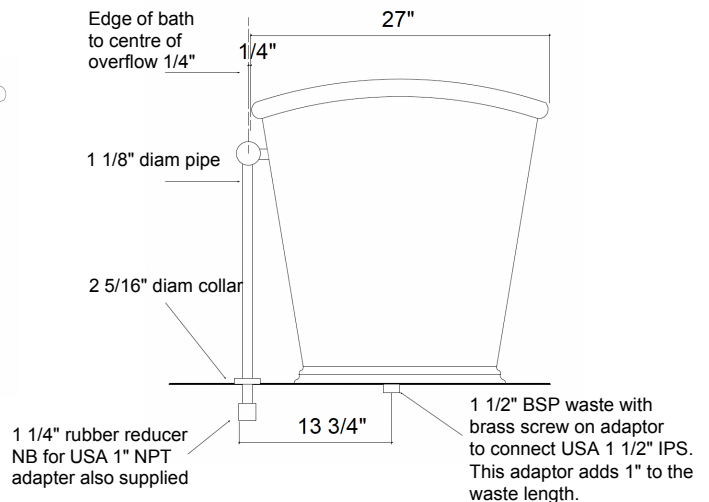

BATEAU BATH - US

The Bateau bath is a reproduction of a late 19th Century French double ended bath, cast in England from recycled brake discs. The image shows the bath with a painted exterior finish. It is also available with a patinated or polished & lacquered exterior finish.

Length: 65 1/4"
 Width: 27"
 Height: 23" - 27 9/16"
 Capacity: 71 US Gallons
 Dry weight: 407lb

Bateau Bath	
O/A Length	65 1/4"
O/A Width	27"
O/A Height	27 9/16"
Int Length	50" apr
Int Width	20 1/2" apr
Int Depth	21 7/16" apr
Measurements shown are for guidelines only (All dims shown in inches)	

Waste: 1 1/2" BSP // 1 1/2" IPS; Overflow: 28mm / 1 1/4" rubber reducer.

We only supply fittings above the floor. We do not supply the trap; the trap needs to go beneath the floor. Dimensions are given in inches; they are a guide only and may vary from bath to bath.