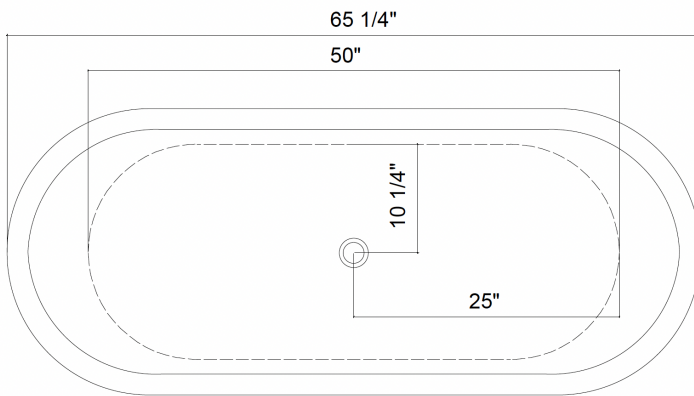

BATEAU BATH - US

The Bateau bath is a reproduction of a late 19th Century French double ended bath, cast in England from recycled brake discs. The image shows the bath with a painted exterior finish. It is also available with a patinated or polished & lacquered exterior finish.

Length: 65 1/4"
 Width: 27"
 Height: 23" - 27 9/16"
 Capacity: 71 US Gallons
 Dry weight: 407lb

Bateau Bath	
O/A Length	65 1/4"
O/A Width	27"
O/A Height	27 9/16"
Int Length	50" apr
Int Width	20 1/2" apr
Int Depth	21 7/16" apr
Measurements shown are for guidelines only (All dims shown in inches)	

Waste: 1 1/2" BSP // 1 1/2" IPS; Overflow: 28mm / 1 1/4" rubber reducer.

We only supply fittings above the floor. We do not supply the trap; the trap needs to go beneath the floor. Dimensions are given in inches; they are a guide only and may vary from bath to bath.