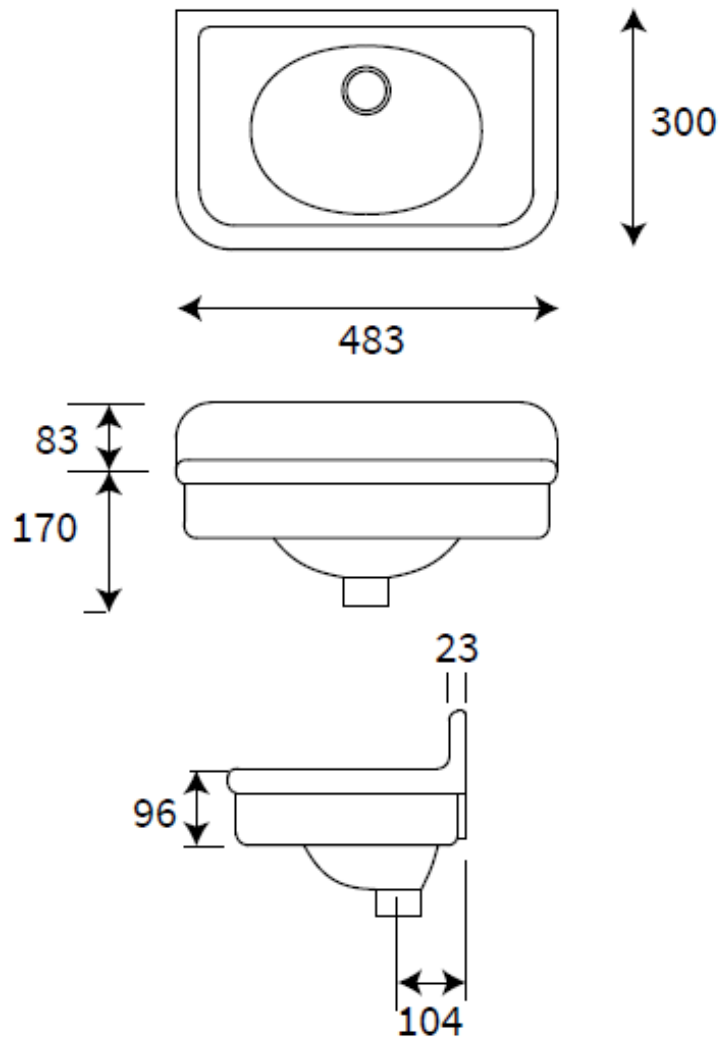

ROCKWELL WALL HUNG CLOAKROOM BASIN

The Rockwell wall hung cloakroom basin is available in one size:

Basin

480 x 300 mm without tapholes

Basin

480 x 300 mm one taphole (right side)

Basin

480 x 300 mm two tapholes