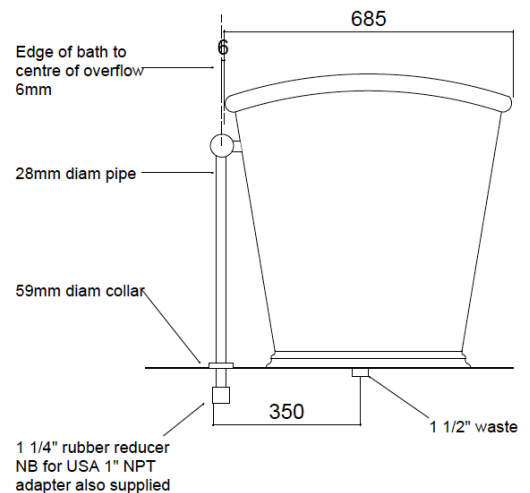

BATEAU BATH

The Bateau bath is a reproduction of a late 19th Century French double ended bath, cast in England from recycled brake discs. The image shows the bath with a painted exterior finish. It is also available with a patinated or polished & lacquered exterior finish.

Length: 1658mm / 65.5"

Width: 685mm / 27"

Height: 585 - 700mm / 23 - 27.5"

Capacity: 270 litres / 60 UK gallons / 71 US Gallons

Weight: 185kg / 407lb

Bateau Bath (dims in MM)	
O/A Length	1658
O/A Width	685
O/A Height	700
Int Length	1265 apr
Int Width	520 apr
Int Depth	545 apr

Waste: 1 1/2" BSP; Overflow: 28mm / 1 1/4" rubber reducer.

We only supply fittings above the floor. We do not supply the trap; the trap needs to go beneath the floor.

Dimensions are given in mm; they are a guide only and may vary from bath to bath.