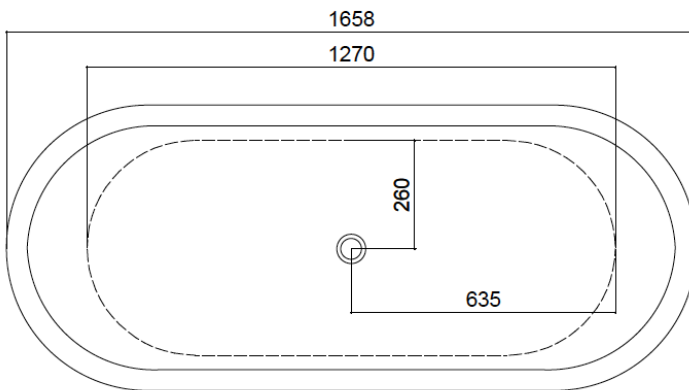

BATEAU BATH

The Bateau bath is a reproduction of a late 19th Century French double ended bath, cast in England from recycled brake discs. The image shows the bath with a painted exterior finish. It is also available with a patinated or polished & lacquered exterior finish.

Length: 1658mm / 65.5"

Width: 685mm / 27"

Height: 585 - 700mm / 23 - 27.5"

Capacity: 270 litres / 60 UK gallons / 71 US Gallons

Weight: 185kg / 407lb

Bateau Bath (dims in MM)	
O/A Length	1658
O/A Width	685
O/A Height	700
Int Length	1265 apr
Int Width	520 apr
Int Depth	545 apr

Waste: 1 1/2" BSP; Overflow: 28mm / 1 1/4" rubber reducer.

We only supply fittings above the floor. We do not supply the trap; the trap needs to go beneath the floor.

Dimensions are given in mm; they are a guide only and may vary from bath to bath.