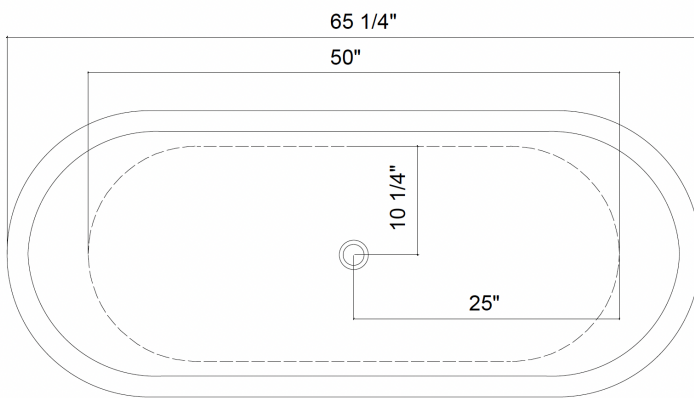

# BATEAU BATH - US

The Bateau bath is a reproduction of a late 19<sup>th</sup> Century French double ended bath, cast in England from recycled brake discs. The image shows the bath with a painted exterior finish. It is also available with a patinated or polished & lacquered exterior finish.

Length: 65 1/4"  
 Width: 27"  
 Height: 23" - 27 9/16"  
 Capacity: 71 US Gallons  
 Dry weight: 407lb

Bateau Bath	
O/A Length	65 1/4"
O/A Width	27"
O/A Height	27 9/16"
Int Length	50" apr
Int Width	20 1/2" apr
Int Depth	21 7/16" apr
Measurements shown are for guidelines only (All dims shown in inches)	

Waste: 1 1/2" BSP // 1 1/2" IPS; Overflow: 28mm / 1 1/4" rubber reducer.

We only supply fittings above the floor. We do not supply the trap; the trap needs to go beneath the floor. Dimensions are given in inches; they are a guide only and may vary from bath to bath.