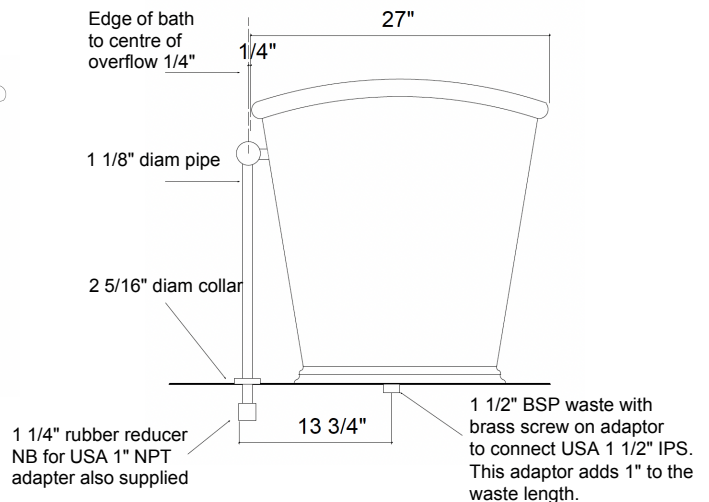

# BATEAU BATH - US

The Bateau bath is a reproduction of a late 19<sup>th</sup> Century French double ended bath, cast in England from recycled brake discs. The image shows the bath with a painted exterior finish. It is also available with a patinated or polished & lacquered exterior finish.

Length: 65 1/4"  
 Width: 27"  
 Height: 23" - 27 9/16"  
 Capacity: 71 US Gallons  
 Dry weight: 407lb

Bateau Bath	
O/A Length	65 1/4"
O/A Width	27"
O/A Height	27 9/16"
Int Length	50" apr
Int Width	20 1/2" apr
Int Depth	21 7/16" apr
Measurements shown are for guidelines only (All dims shown in inches)	

Waste: 1 1/2" BSP // 1 1/2" IPS; Overflow: 28mm / 1 1/4" rubber reducer.

We only supply fittings above the floor. We do not supply the trap; the trap needs to go beneath the floor. Dimensions are given in inches; they are a guide only and may vary from bath to bath.