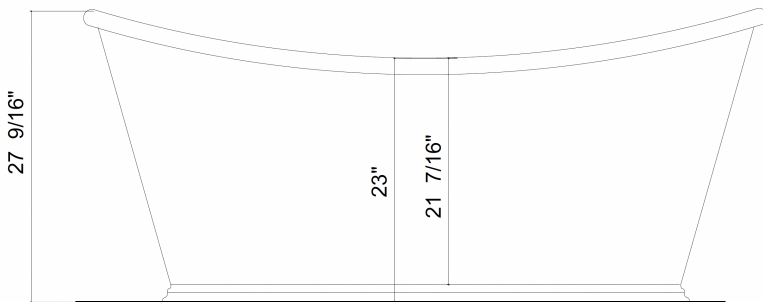

# BATEAU BATH - US

The Bateau bath is a reproduction of a late 19<sup>th</sup> Century French double ended bath, cast in England from recycled brake discs. The image shows the bath with a painted exterior finish. It is also available with a patinated or polished & lacquered exterior finish.

Length: 65 1/4"  
 Width: 27"  
 Height: 23" - 27 9/16"  
 Capacity: 71 US Gallons  
 Dry weight: 407lb

Bateau Bath	
O/A Length	65 1/4"
O/A Width	27"
O/A Height	27 9/16"
Int Length	50" apr
Int Width	20 1/2" apr
Int Depth	21 7/16" apr
Measurements shown are for guidelines only (All dims shown in inches)	

Waste: 1 1/2" BSP // 1 1/2" IPS; Overflow: 28mm / 1 1/4" rubber reducer.

We only supply fittings above the floor. We do not supply the trap; the trap needs to go beneath the floor. Dimensions are given in inches; they are a guide only and may vary from bath to bath.