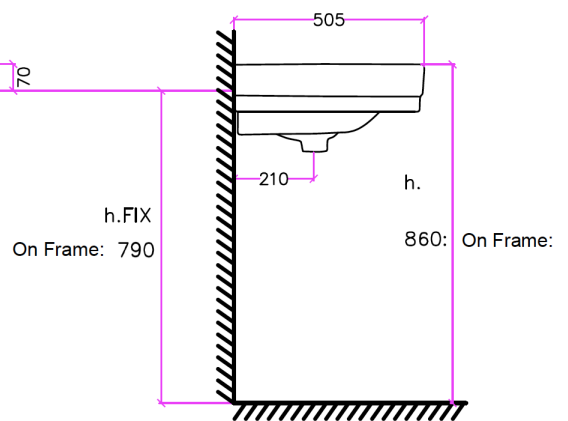

SOHO SMALL BASIN ON A FRAME

The Soho basin is a reproduction of a classic 1930's basin. The basin is seen here on a cube jointed nickel frame and is available with 0, 1, 2 or 3 tap holes.

Product Notes

Dimensions in mm.

Please note that ceramic has a dimensional tolerance of + / - 3%.