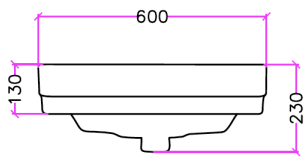

SOHO SMALL BASIN ON A FRAME

The Soho basin is a reproduction of a classic 1930's basin. The basin is seen here on a cube jointed nickel frame and is available with 0, 1, 2 or 3 tap holes.

Product Notes

Dimensions in mm.

Please note that ceramic has a dimensional tolerance of + / - 3%.