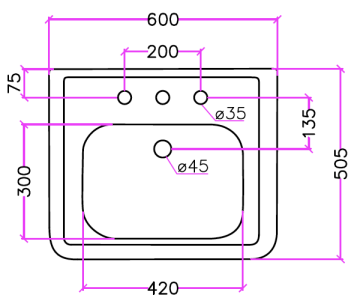

SOHO SMALL BASIN ON A FRAME

The Soho basin is a reproduction of a classic 1930's basin. The basin is seen here on a cube jointed nickel frame and is available with 0, 1, 2 or 3 tap holes.

Product Notes

Dimensions in mm.

Please note that ceramic has a dimensional tolerance of + / - 3%.