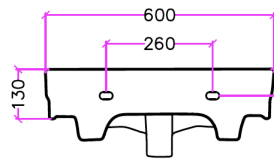

SOHO SMALL BASIN ON A FRAME

The Soho basin is a reproduction of a classic 1930's basin. The basin is seen here on a cube jointed nickel frame and is available with 0, 1, 2 or 3 tap holes.

Product Notes

Dimensions in mm.

Please note that ceramic has a dimensional tolerance of + / - 3%.